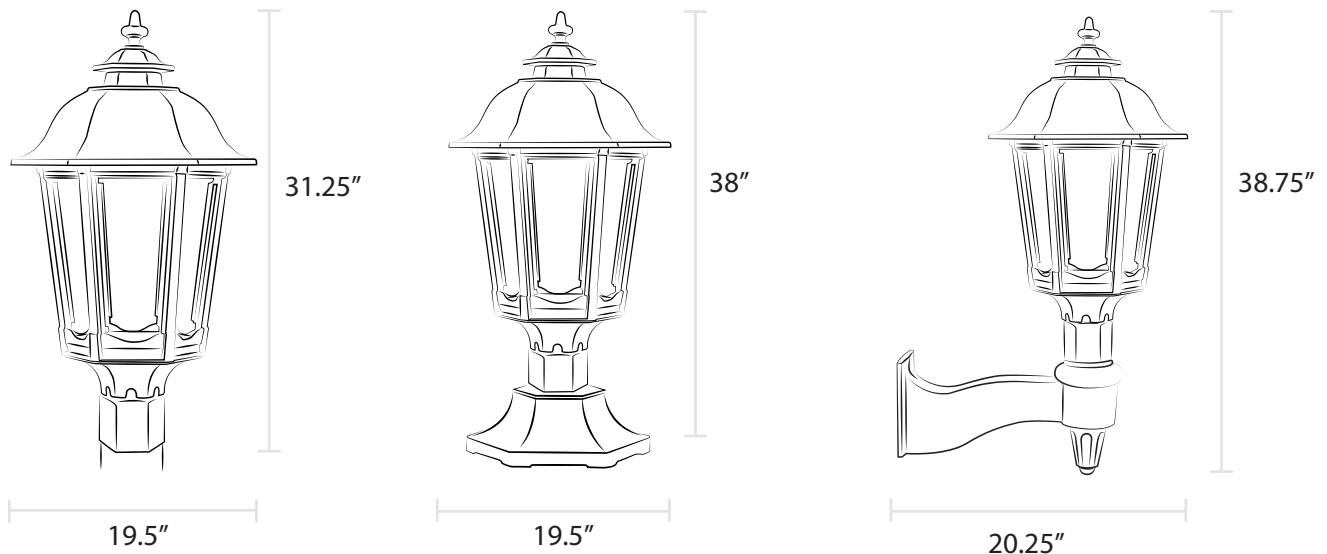

The Grand Bavarian

Product Overview:

- Sand cast aluminum
- Certified valve
- Flat tempered glass included; additional glass options available*
- Bishop finial included; decorative finials available*

Installation Options:

- Post mount fits standard 3" outside diameter post
- For wall mount, combine with our Universal Bracket
- For pier mount, combine with our Large Six-Sided Pier Mount with 3" outside diameter stud

Illumination Options:

Finish Options:

- Available in all finish options

*Additional charges may apply