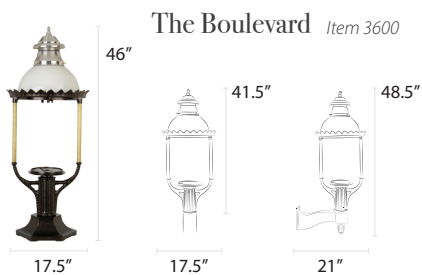

Residential Lamps

Our residential lamps range from 10.75-13.5" wide x 19-27" tall and are available in post, pier, and wall mount configurations. Dimensions may vary based on custom selections.

Residential Posts

Residential Bases

The Boulevard

The Old Allegheny

Mid-Size Lamps

Estate Lamps

Finishes

Decorative Posts

All posts measure 3" outside diameter unless noted.

Pier Mounts

Four-Sided RM1

Small Six-Sided RM2; RM3

Large Six-Sided RM4; RM5

The Westmoreland

Wall Brackets

Universal WM1

Four-Sided WM4