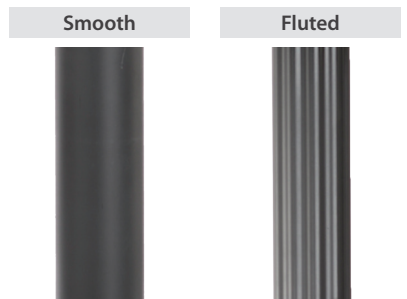

Residential Lamps

Our residential lamps range from 10.75-13.5" wide x 19-27" tall and are available in post, pier, and wall mount configurations. Dimensions may vary based on custom selections.

Residential Posts