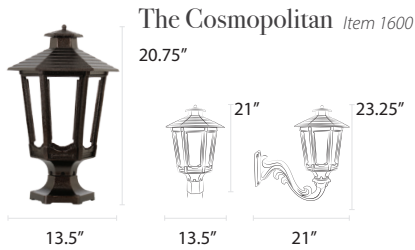

Residential Lamps

Our residential lamps range from 10.75-13.5" wide x 19-27" tall and are available in post, pier, and wall mount configurations. Dimensions may vary based on custom selections.

Residential Posts

Residential Bases

The Boulevard

The Old Allegheny

Mid-Size Lamps

Estate Lamps

Finishes

Decorative Posts

All posts measure 3" outside diameter unless noted.