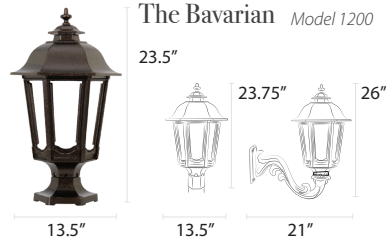

Residential Lamps

Our residential lamps range from 10.75-13.5" wide x 19-27" tall and are available in post, pier, and wall mount configurations. Dimensions may vary based on custom selections.

Residential Posts

Residential Bases

The Boulevard

The Old Allegheny

Mid-Size Lamps

Estate Lamps

Finishes

Decorative Posts

All posts measure 3" outside diameter unless noted.