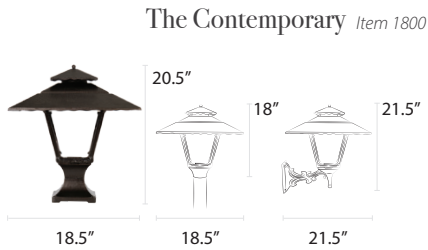

Residential Lamps

Our residential lamps range from 10.75-13.5" wide x 19-27" tall and are available in post, pier, and wall mount configurations. Dimensions may vary based on custom selections.

Residential Posts

Residential Bases

The Boulevard

The Old Allegheny

Mid-Size Lamps

Estate Lamps

Finishes

Decorative Posts

All posts measure 3" outside diameter unless noted.