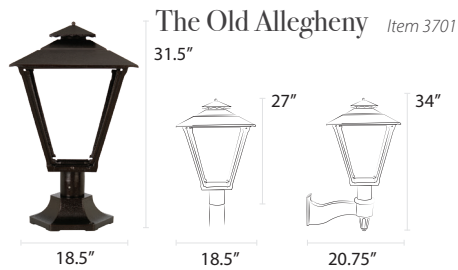

Residential Lamps

Our residential lamps range from 10.75-13.5" wide x 19-27" tall and are available in post, pier, and wall mount configurations. Dimensions may vary based on custom selections.

Residential Posts

Residential Bases

The Boulevard

The Old Allegheny

Mid-Size Lamps

Estate Lamps

Finishes

Decorative Posts

All posts measure 3" outside diameter unless noted.

Pier Mounts

Four-Sided RM1

Small Six-Sided RM2; RM3

Large Six-Sided RM4; RM5

The Westmoreland

Wall Brackets

Universal WM1

Four-Sided WM4