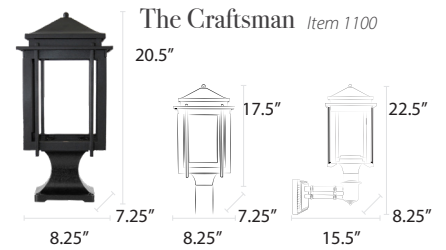

Residential Lamps

Our residential lamps range from 10.75-13.5" wide x 19-27" tall and are available in post, pier, and wall mount configurations. Dimensions may vary based on custom selections.

Residential Posts

Residential Bases

The Boulevard

The Old Allegheny

Mid-Size Lamps

Estate Lamps

Finishes

Decorative Posts

All posts measure 3" outside diameter unless noted.