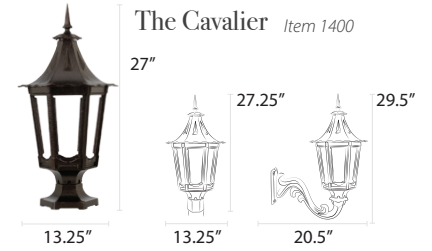

Residential Lamps

Our residential lamps range from 10.75-13.5" wide x 19-27" tall and are available in post, pier, and wall mount configurations. Dimensions may vary based on custom selections.

Residential Posts

Residential Bases

The Boulevard

The Old Allegheny

Mid-Size Lamps

Estate Lamps

Finishes

Decorative Posts

All posts measure 3" outside diameter unless noted.