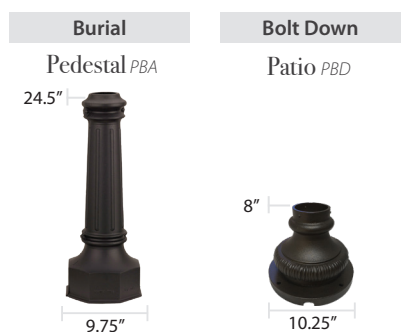

Residential Lamps

Our residential lamps range from 10.75-13.5" wide x 19-27" tall and are available in post, pier, and wall mount configurations. Dimensions may vary based on custom selections.

Residential Posts

Residential Bases

The Boulevard

The Old Allegheny

Mid-Size Lamps

Estate Lamps

Finishes

Decorative Posts

All posts measure 3" outside diameter unless noted.

Pier Mounts

Four-Sided RM1

Small Six-Sided RM2; RM3

Large Six-Sided RM4; RM5

The Westmoreland

Wall Brackets

Universal WM1

Four-Sided WM4