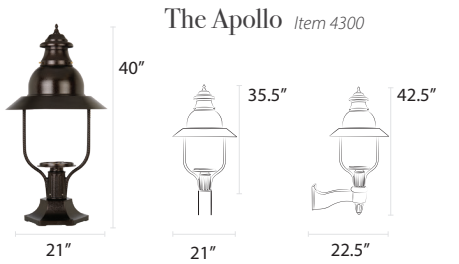

Residential Lamps

Our residential lamps range from 10.75-13.5" wide x 19-27" tall and are available in post, pier, and wall mount configurations. Dimensions may vary based on custom selections.

Residential Posts

Residential Bases

The Boulevard

The Old Allegheny

Mid-Size Lamps

Estate Lamps

Finishes

Decorative Posts

All posts measure 3" outside diameter unless noted.

Pier Mounts

Four-Sided RM1

Small Six-Sided RM2; RM3

Large Six-Sided RM4; RM5

The Westmoreland

Wall Brackets

Universal WM1

Four-Sided WM4