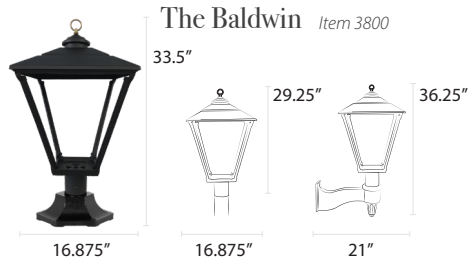

Residential Lamps

Our residential lamps range from 10.75-13.5" wide x 19-27" tall and are available in post, pier, and wall mount configurations. Dimensions may vary based on custom selections.

Residential Posts

Residential Bases

The Boulevard

The Old Allegheny

Mid-Size Lamps

Estate Lamps

Finishes

Decorative Posts

All posts measure 3" outside diameter unless noted.

Pier Mounts

Four-Sided RM1

Small Six-Sided RM2; RM3

Large Six-Sided RM4; RM5

The Westmoreland

Wall Brackets

Universal WM1

Four-Sided WM4