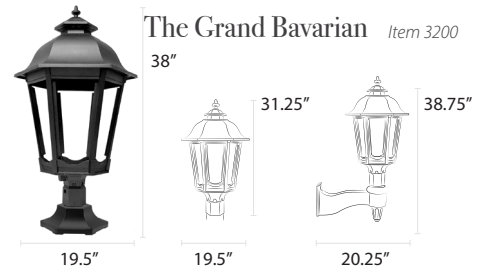

Residential Lamps

Our residential lamps range from 10.75-13.5" wide x 19-27" tall and are available in post, pier, and wall mount configurations. Dimensions may vary based on custom selections.

Residential Posts

Residential Bases

The Boulevard

The Old Allegheny

Mid-Size Lamps

Estate Lamps

Finishes

Decorative Posts

All posts measure 3" outside diameter unless noted.

Pier Mounts

Four-Sided RM1

Small Six-Sided RM2; RM3

Large Six-Sided RM4; RM5

The Westmoreland

Wall Brackets

Universal WM1

Four-Sided WM4