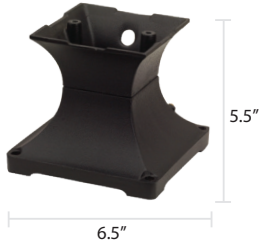

Residential Lamps

Our residential lamps range from 10.75-13.5" wide x 19-27" tall and are available in post, pier, and wall mount configurations. Dimensions may vary based on custom selections.

Residential Posts

Residential Bases

The Boulevard

The Old Allegheny

Mid-Size Lamps

Estate Lamps

Finishes

Decorative Posts

All posts measure 3" outside diameter unless noted.

Pier Mounts

Four-Sided RM1

Small Six-Sided RM2; RM3

Large Six-Sided RM4; RM5

The Westmoreland

Wall Brackets

Universal WM1

Four-Sided WM4