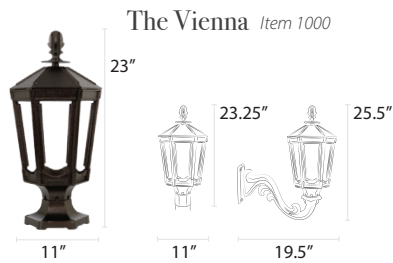

Residential Lamps

Our residential lamps range from 10.75-13.5" wide x 19-27" tall and are available in post, pier, and wall mount configurations. Dimensions may vary based on custom selections.

Residential Posts

Residential Bases

The Boulevard

The Old Allegheny

Mid-Size Lamps

Estate Lamps

Finishes

Decorative Posts

All posts measure 3" outside diameter unless noted.