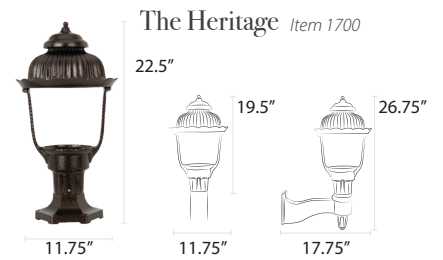

Residential Lamps

Our residential lamps range from 10.75-13.5" wide x 19-27" tall and are available in post, pier, and wall mount configurations. Dimensions may vary based on custom selections.

Residential Posts

Residential Bases

The Boulevard

The Old Allegheny

Mid-Size Lamps

Estate Lamps

Finishes

Decorative Posts

All posts measure 3" outside diameter unless noted.