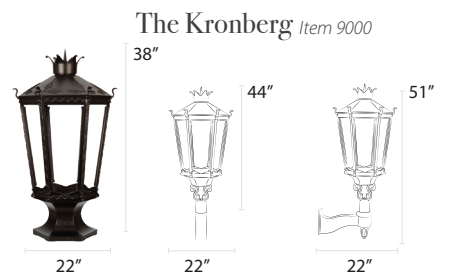

Residential Lamps

Our residential lamps range from 10.75-13.5" wide x 19-27" tall and are available in post, pier, and wall mount configurations. Dimensions may vary based on custom selections.

Residential Posts

Residential Bases

The Boulevard

The Old Allegheny

Mid-Size Lamps

Estate Lamps

Finishes

Decorative Posts

All posts measure 3" outside diameter unless noted.

Pier Mounts

Four-Sided RM1

Small Six-Sided RM2; RM3

Large Six-Sided RM4; RM5

The Westmoreland

Wall Brackets

Universal WM1

Four-Sided WM4