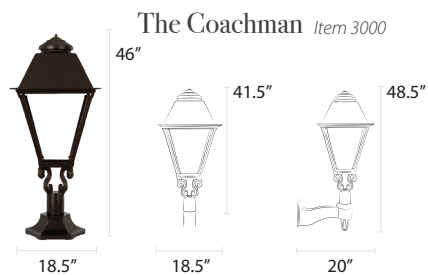

Residential Lamps

Our residential lamps range from 10.75-13.5" wide x 19-27" tall and are available in post, pier, and wall mount configurations. Dimensions may vary based on custom selections.

Residential Posts

Residential Bases

The Boulevard

The Old Allegheny

Mid-Size Lamps

Estate Lamps

Finishes

Decorative Posts

All posts measure 3" outside diameter unless noted.

Pier Mounts

Four-Sided RM1

Small Six-Sided RM2; RM3

Large Six-Sided RM4; RM5

The Westmoreland

Wall Brackets

Universal WM1

Four-Sided WM4