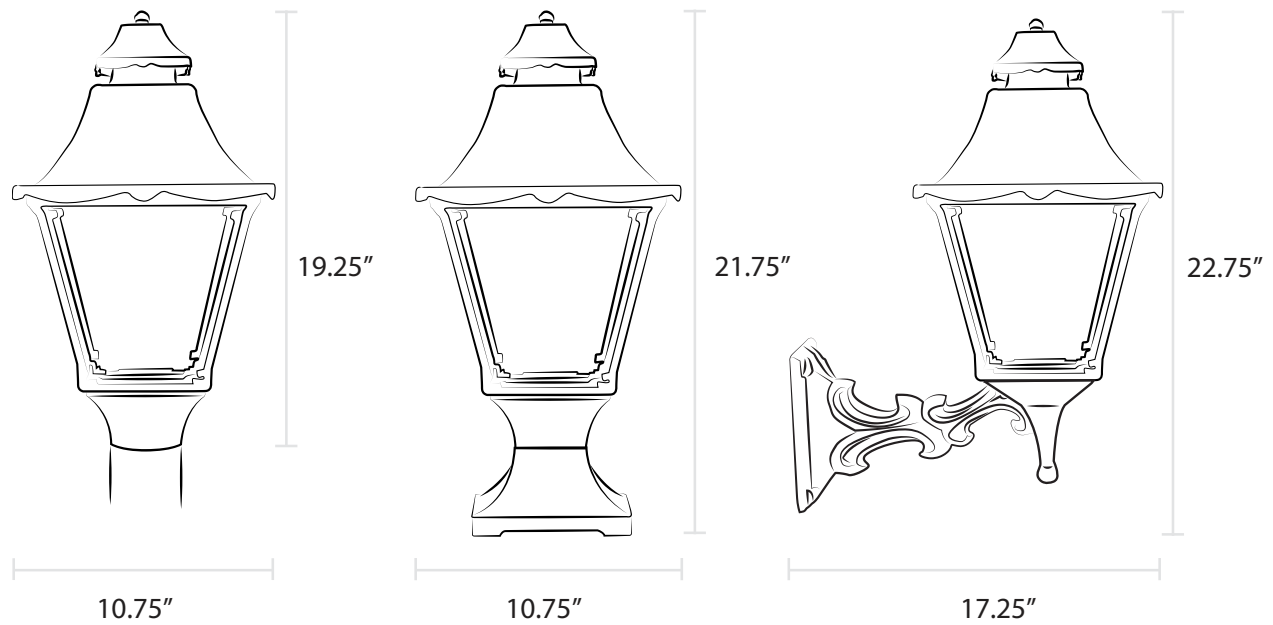

The Essex

Product Overview:

- Sand cast aluminum
- Certified valve
- Flat tempered glass included; additional glass options available*
- Universal finial included; decorative finials available*

Installation Options:

- Post mount fits standard 3" outside diameter post
- For wall mount, combine with our Four-Sided Decorative Bracket, Craftsman, Sewickley, or Universal Bracket
- For pier mount, combine with our Four-Sided Pier Mount or Heritage Pier Mount

Illumination Options:

Finish Options:

- Available in all finish options

*Additional charges may apply