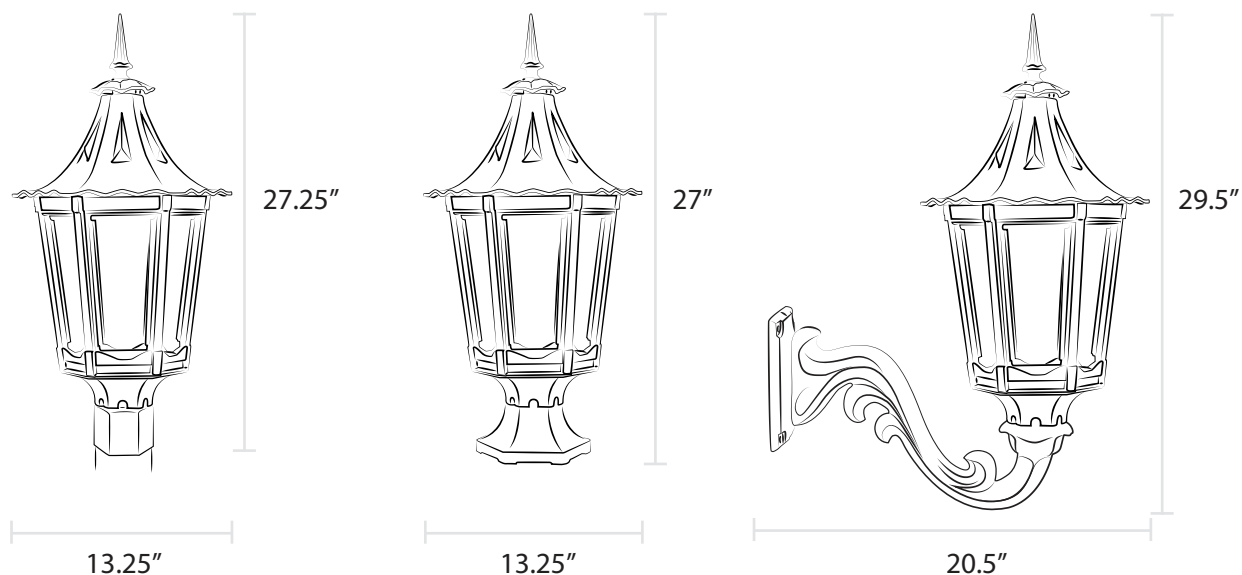

The Cavalier

Item 1400

The Cavalier's bold and striking lines make this lamp a true statement design. Standing over 27 inches in height, the powerful silhouette of the Cavalier recalls French heraldry and the romance of medieval tournaments. Presented with a large, spike finial, the Cavalier pierces the night sky.

Post Mount

Wall Mount

Pier Mount
As shown with Spike finial

The Cavalier

Product Overview:

- Sand cast aluminum
- Certified valve
- Flat tempered glass included; additional glass options available*
- Spike finial included; decorative finials available*

Installation Options:

- Post mount fits standard 3" outside diameter post
- For wall mount, combine with our Six-Sided Decorative Bracket, Craftsman, Sewickley, or Universal Bracket
- For pier mount, combine with our Small Six-Sided Pier Mount or Heritage Pier Mount