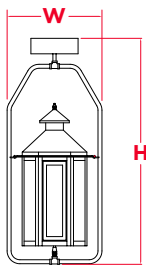

NEPTUNE

WALL MOUNT	H	W	D
NE1-CWB	24-3/16"	12-9/16"	13-1/4"
NE2-CWB	27-5/8"	14-1/16"	14-11/16"
NE3-CWB	34-1/16"	18-3/4"	17-3/8"

POST MOUNT	H	W	D
NE1-P	28-15/16"	12-9/16"	11"
NE2-P	32-11/16"	14-3/16"	12-7/16"
NE3-P	38-13/16"	18-3/4"	16-1/2"

CEILING MOUNT	H	W	D
NE1-Y	38-3/8"	16-1/8"	12-1/16"
NE2-Y	41-3/4"	17-3/4"	13-1/16"
NE3-Y	48-1/2"	21-7/8"	17-1/16"

NE2-CWB

NE2-P

NE2-Y