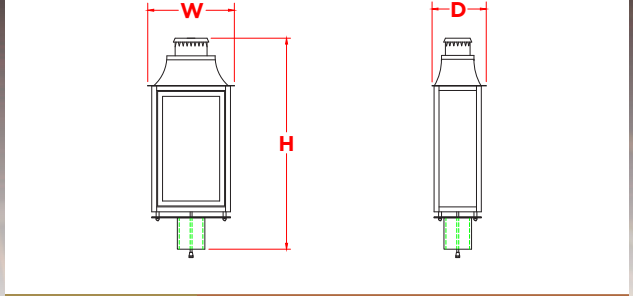

KYRO

| WALL MOUNT | H | W | D |
|------------|---------|---------|---------|
| KR1-CWB | 22" | 11" | 9-5/8" |
| KR2-CWB | 26-3/8" | 15" | 11-5/8" |
| KR3-CWB | 32" | 19-1/4" | 13-5/8" |

| POST MOUNT | H | W | D |
|------------|-----------|---------|---------|
| KR1-P | 26-13/16" | 11" | 6-7/8" |
| KR2-P | 31-1/8" | 15" | 9-1/4" |
| KR3-P | 36-3/4" | 19-1/4" | 11-1/4" |

| CEILING MOUNT | H | W | D |
|---------------|----------|----------|---------|
| KR1-Y | 37" | 13-9/16" | 6-7/8" |
| KR2 -Y | 40-5/16" | 17-9/16" | 9-1/4" |
| KR3 -Y | 46-3/16" | 22-1/8" | 11-1/4" |