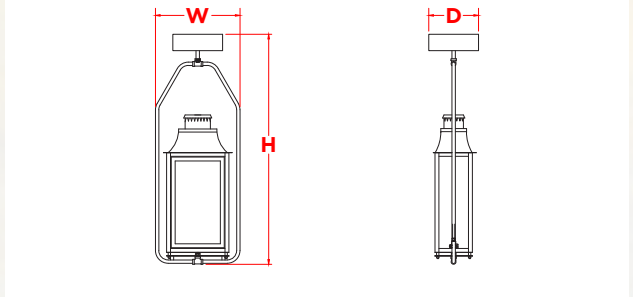

KYRO

| WALL MOUNT | H | W | D |
|------------|---------|---------|---------|
| KR1-CWB | 22" | 11" | 9-5/8" |
| KR2-CWB | 26-3/8" | 15" | 11-5/8" |
| KR3-CWB | 32" | 19-1/4" | 13-5/8" |

| POST MOUNT | H | W | D |
|------------|-----------|---------|---------|
| KR1-P | 26-13/16" | 11" | 6-7/8" |
| KR2-P | 31-1/8" | 15" | 9-1/4" |
| KR3-P | 36-3/4" | 19-1/4" | 11-1/4" |

| CEILING MOUNT | H | W | D |
|---------------|----------|----------|---------|
| KR1-Y | 37" | 13-9/16" | 6-7/8" |
| KR2 -Y | 40-5/16" | 17-9/16" | 9-1/4" |
| KR3 -Y | 46-3/16" | 22-1/8" | 11-1/4" |