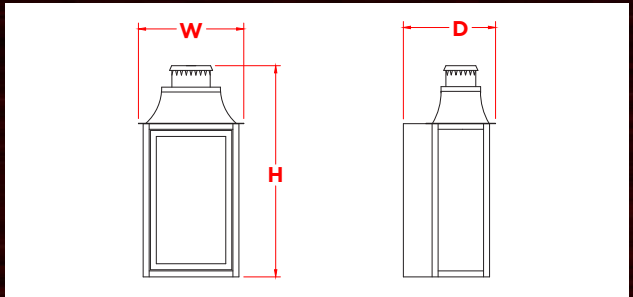

KYRO

| WALL MOUNT | H | W | D |
|------------|---------|---------|---------|
| KR1-CWB | 22" | 11" | 9-5/8" |
| KR2-CWB | 26-3/8" | 15" | 11-5/8" |
| KR3-CWB | 32" | 19-1/4" | 13-5/8" |

| POST MOUNT | H | W | D |
|------------|-----------|---------|---------|
| KR1-P | 26-13/16" | 11" | 6-7/8" |
| KR2-P | 31-1/8" | 15" | 9-1/4" |
| KR3-P | 36-3/4" | 19-1/4" | 11-1/4" |

| CEILING MOUNT | H | W | D |
|---------------|----------|----------|---------|
| KR1-Y | 37" | 13-9/16" | 6-7/8" |
| KR2 -Y | 40-5/16" | 17-9/16" | 9-1/4" |
| KR3 -Y | 46-3/16" | 22-1/8" | 11-1/4" |