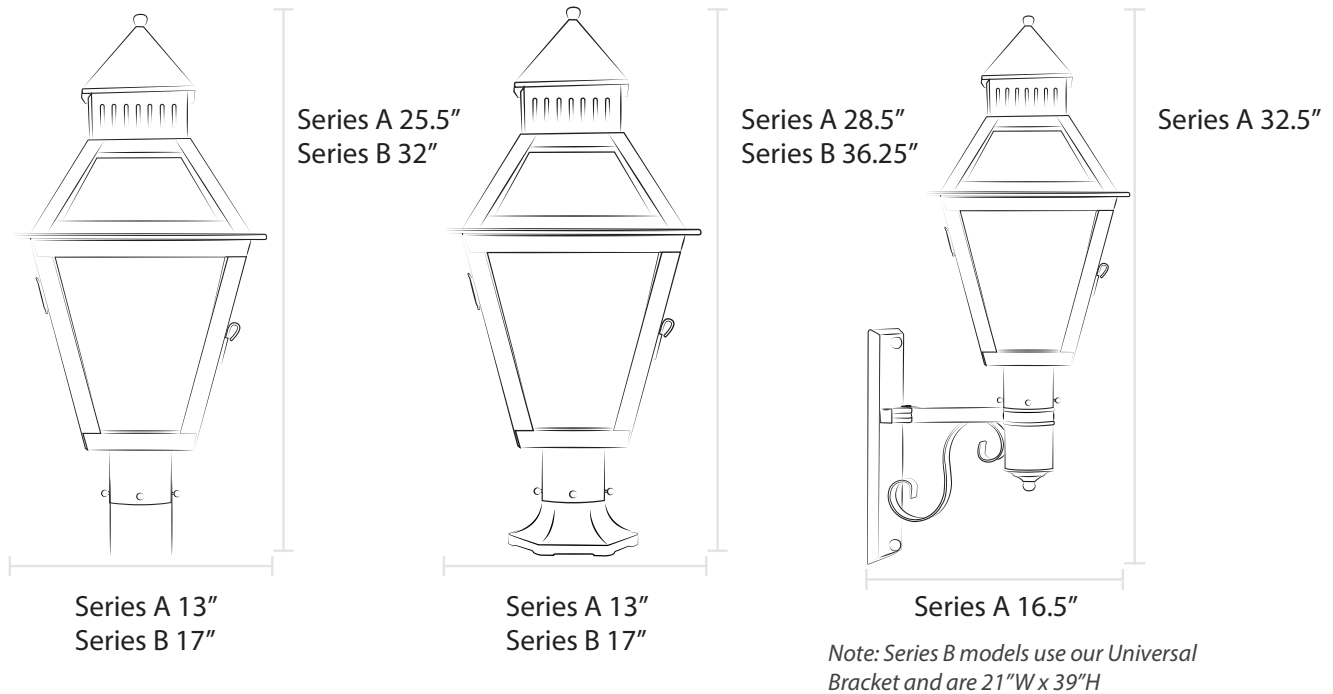

The Piedmont

Items 620S; 621G; 632S; 633G

The Piedmont is a further variation of our four-sided copper lamp design featuring decorative scrolls at its base. Available in two sizes, the Piedmont has a timeless design and is a wonderful complement to a variety of architectural styles.

Series A (Small)

Item 620S - Solid Top

Item 621G - Glass Top

Series B (Large)

Item 632S - Solid Top

Item 633G - Glass Top

Series A
as shown with glass top

Series B
as shown with glass top

The Piedmont

Product Overview:

- Hand crafted
- Unfinished copper
- Available with a solid top (Items 620S & 632S) or with glass top panels (Items 621G & 633G)
- Flat tempered glass included
- Available in two sizes

Installation Options:

- Post mount fits standard 3" outside diameter post
- For wall mount, combine Series A models with our Copper Bracket or Universal Bracket and combine Series B models with our Universal Bracket only
- For pier mount, combine Series A models with our Heritage Pier Mount and combine Series B models with our Large Six-Sided Pier Mount with 3" outside diameter stud