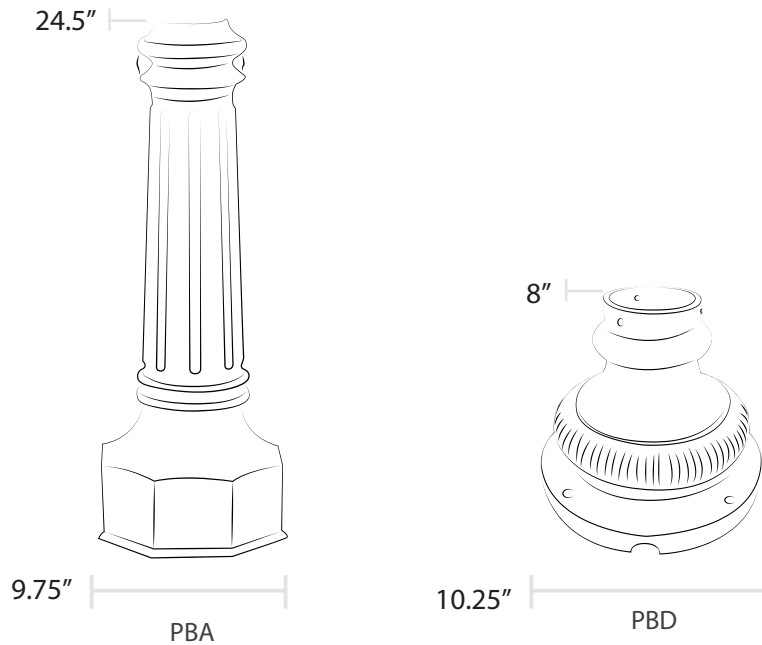

Decorative Bases

Burial or Bolt Down Installation

Pedestal
PBA

Patio
PBD

Decorative Bases

Product Overview:

Cast Aluminum Pedestal Base

- Sand cast aluminum
- Two piece assembly for easy attachment
- Combine with 3" outside diameter burial post only
- Available in all finishes

Cast Aluminum Patio Base

- Sand cast aluminum
- One piece design for surface mounting
- Combine with 3" outside diameter post only
- For use with residential-sized lamps and torches only
- Available in all finishes