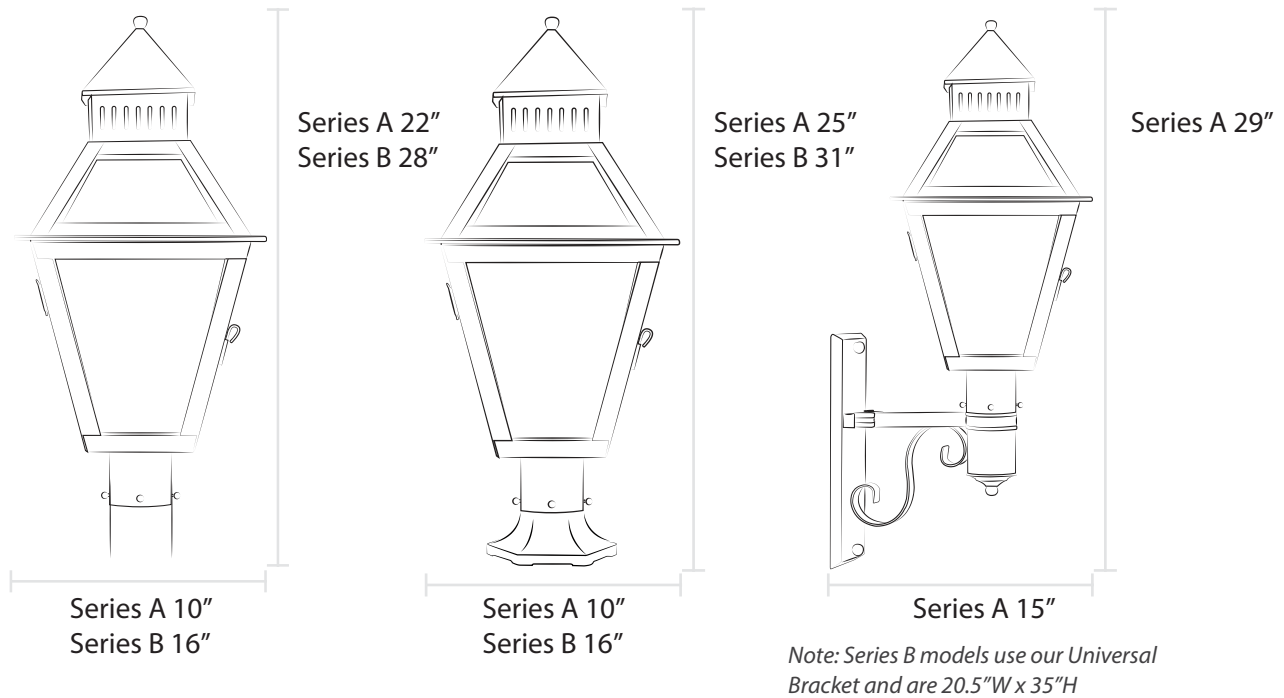

The Baltimore

Product Overview:

- Hand crafted
- Unfinished copper
- Available with a solid top (Models 400CSU & 420CSU) or with glass top panels (Models 401CGU & 421CGU)
- Tempered glass included

Installation Options:

- Post mount fits 3", 3.5" or 4" outside diameters
- For wall mount, combine Series A models with our Copper Bracket and combine Series B models with our Universal Bracket
- For pier mount, combine Series A models with our Heritage Pier Mount and combine Series B models with the Large Six-Sided Pier Mount with 3" outside diameter stud