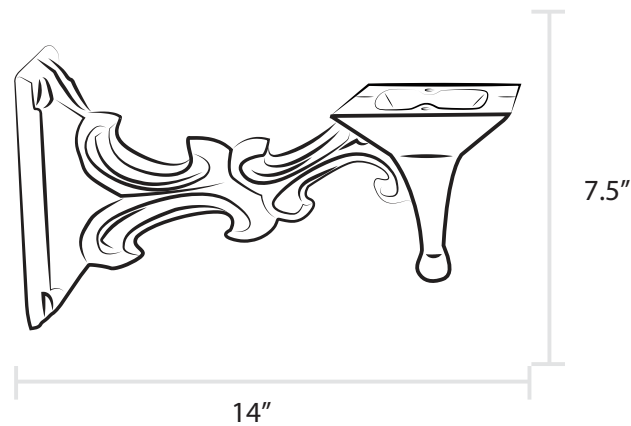

Four-Sided Wall Bracket

Model WM4

Add elegance to your wall mounted lamp
with our decorative Four-Sided Bracket.

Four-Sided Wall Bracket

Product Overview:

- Designed to be paired with any of our smaller four-sided lamps
- Sand cast aluminum

Finish Options:

- Available in all finishes

Lamps:

This bracket is recommended specifically for:

- The Contemporary
- The Essex
- The Washington
- The Westmoreland