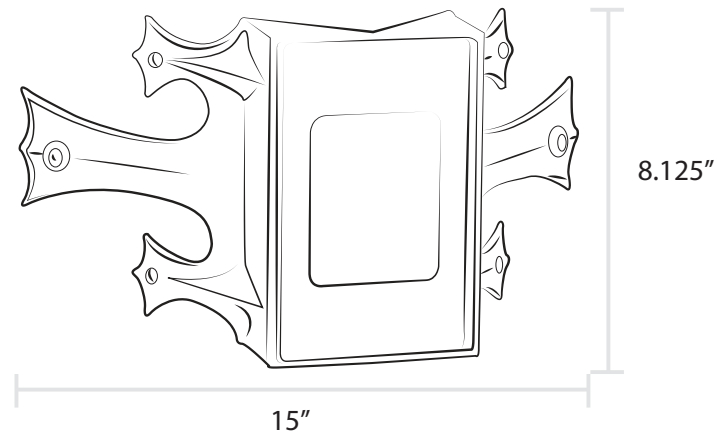

Corner Wall Bracket

Model WM3

Add architectural detail and interest by combining our Corner Bracket with any of our other wall mount brackets.

Corner Wall Bracket

Product Overview:

- Designed to accept our Universal, Four-Sided and Six-Sided Brackets
- Sand cast aluminum