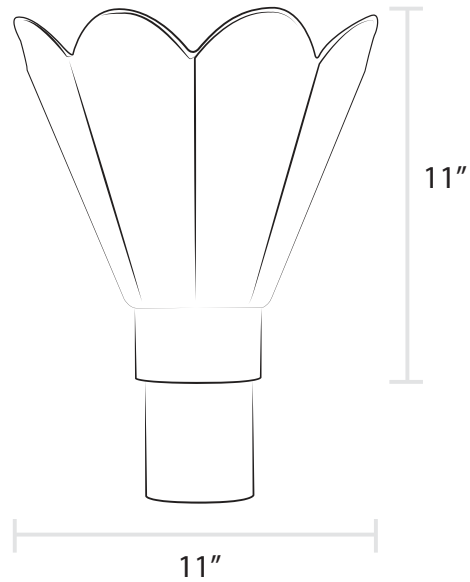

The Tulip

Product Overview:

- Aluminum or steel posts sold separately
- Cast aluminum construction
- Natural gas or liquid propane
- Standard open flame
- CSA approved valve

Installation Options:

- Post mount fits standard 3" outside diameter post

Illumination Options:

Open Flame Gas

Finish Options:

- Available in all finishes