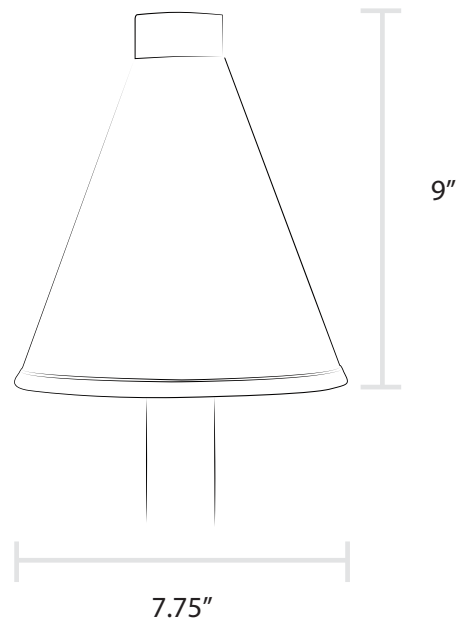

The Luau

Product Overview:

- Hand crafted
- Copper construction
- Standard open flame
- Natural gas or liquid propane

Installation Options:

- Fits 1" standard pipe

Illumination Options:

Open Flame Gas

Finish Options:

- Unfinished copper only