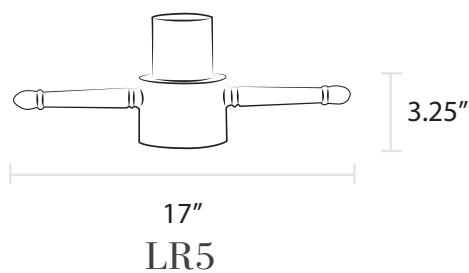

# Ladder Rests & Plaques

**HAP**  
Hanging Plaque

**LR4**  
Cast Aluminum

**LR5**  
Cast Aluminum

**LR1; LR2**  
Plastic

**LR6**  
Cast Aluminum

**LR3**  
Galvanized Steel

# Ladder Rests & Plaques

- Cast aluminum sign plaque
- Available in all finishes
- Fits plastic and steel ladder rests (sold separately)
- Add up to four numbers, brass or reflective (sold separately)

- Cast aluminum ladder rest
- Fits 3" or 3.5" outside diameter post; please specify when ordering
- Available in all finishes

- Cast aluminum ladder rest
- Fits 3.5" outside diameter post only
- Available in all finishes

- Plastic ladder rest
- Slides through smooth 3" outside diameter post only
- Available in black or white only
- Available with black or gold plastic ornamental balls (sold separately)

- Cast aluminum ladder rest
- Fits 3" outside diameter post only
- Available in all finishes

- Galvanized steel ladder rest
- Slides through smooth 3" outside diameter post only
- Available in all finishes
- Available with cast metal or plastic ornamental balls (sold separately)