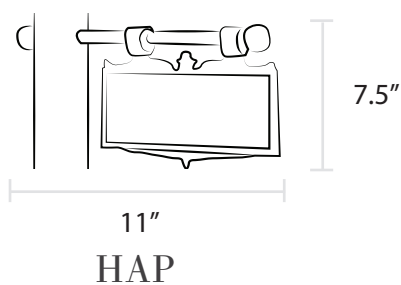

- Cast aluminum sign plaque
- Available in all finishes
- Fits plastic and steel ladder rests (sold separately)
- Add up to four numbers, brass or reflective (sold separately)

- Cast aluminum ladder rest
- Fits 3" or 3.5" outside diameter post; please specify when ordering
- Available in all finishes

- Cast aluminum ladder rest
- Fits 3.5" outside diameter post only
- Available in all finishes

- Plastic ladder rest
- Slides through smooth 3" outside diameter post only
- Available in black or white only
- Available with black or gold plastic ornamental balls (sold separately)