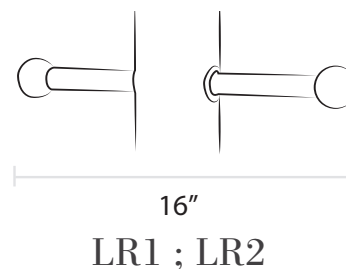

Ladder Rests & Plaques

HAP
Hanging Plaque

LR4
Cast Aluminum

LR5
Cast Aluminum

LR1; LR2
Plastic

LR6
Cast Aluminum

LR3
Galvanized Steel

Ladder Rests & Plaques

- Cast aluminum sign plaque
- Available in all finishes
- Fits plastic and steel ladder rests (sold separately)
- Add up to four numbers, brass or reflective (sold separately)

- Cast aluminum ladder rest
- Fits 3" or 3.5" outside diameter post; please specify when ordering
- Available in all finishes

- Cast aluminum ladder rest
- Fits 3.5" outside diameter post only
- Available in all finishes

- Plastic ladder rest
- Slides through smooth 3" outside diameter post only
- Available in black or white only
- Available with black or gold plastic ornamental balls (sold separately)

- Cast aluminum ladder rest
- Fits 3" outside diameter post only
- Available in all finishes

- Galvanized steel ladder rest
- Slides through smooth 3" outside diameter post only
- Available in all finishes
- Available with cast metal or plastic ornamental balls (sold separately)