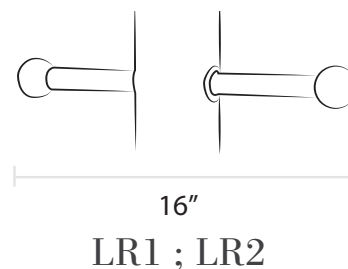

# Ladder Rests & Plaques

**HAP**  
Hanging Plaque

**LR4**  
Cast Aluminum

**LR5**  
Cast Aluminum

**LR1; LR2**  
Plastic

**LR6**  
Cast Aluminum

**LR3**  
Galvanized Steel

# Ladder Rests & Plaques

- Cast aluminum sign plaque
- Available in all finishes
- Fits plastic and steel ladder rests (sold separately)
- Add up to four numbers, brass or reflective (sold separately)

- Cast aluminum ladder rest
- Fits 3" or 3.5" outside diameter post; please specify when ordering
- Available in all finishes

- Cast aluminum ladder rest
- Fits 3.5" outside diameter post only
- Available in all finishes

- Plastic ladder rest
- Slides through smooth 3" outside diameter post only
- Available in black or white only
- Available with black or gold plastic ornamental balls (sold separately)