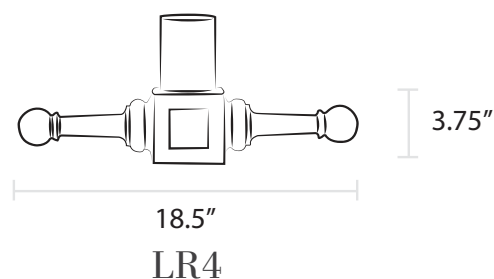

# Ladder Rests & Plaques

**HAP**  
Hanging Plaque

**LR4**  
Cast Aluminum

**LR5**  
Cast Aluminum

**LR1; LR2**  
Plastic

**LR6**  
Cast Aluminum

**LR3**  
Galvanized Steel

# Ladder Rests & Plaques

- Cast aluminum sign plaque
- Available in all finishes
- Fits plastic and steel ladder rests (sold separately)
- Add up to four numbers, brass or reflective (sold separately)

- Cast aluminum ladder rest
- Fits 3" or 3.5" outside diameter post; please specify when ordering
- Available in all finishes

- Cast aluminum ladder rest
- Fits 3.5" outside diameter post only
- Available in all finishes

- Plastic ladder rest
- Slides through smooth 3" outside diameter post only
- Available in black or white only
- Available with black or gold plastic ornamental balls (sold separately)

- Cast aluminum ladder rest
- Fits 3" outside diameter post only
- Available in all finishes

- Galvanized steel ladder rest
- Slides through smooth 3" outside diameter post only
- Available in all finishes
- Available with cast metal or plastic ornamental balls (sold separately)