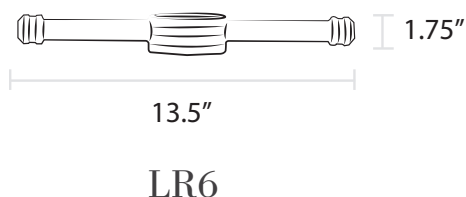

- Cast aluminum sign plaque
- Available in all finishes
- Fits plastic and steel ladder rests (sold separately)
- Add up to four numbers, brass or reflective (sold separately)

- Cast aluminum ladder rest
- Fits 3" or 3.5" outside diameter post; please specify when ordering
- Available in all finishes

- Cast aluminum ladder rest
- Fits 3.5" outside diameter post only
- Available in all finishes

- Plastic ladder rest
- Slides through smooth 3" outside diameter post only
- Available in black or white only
- Available with black or gold plastic ornamental balls (sold separately)