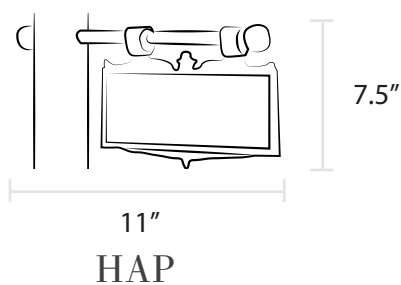

# Ladder Rests & Plaques

**HAP**  
Hanging Plaque

**LR4**  
Cast Aluminum

**LR5**  
Cast Aluminum

**LR1; LR2**  
Plastic

**LR6**  
Cast Aluminum

**LR3**  
Galvanized Steel

# Ladder Rests & Plaques

- Cast aluminum sign plaque
- Available in all finishes
- Fits plastic and steel ladder rests (sold separately)
- Add up to four numbers, brass or reflective (sold separately)

- Cast aluminum ladder rest
- Fits 3" or 3.5" outside diameter post; please specify when ordering
- Available in all finishes

- Cast aluminum ladder rest
- Fits 3.5" outside diameter post only
- Available in all finishes

- Plastic ladder rest
- Slides through smooth 3" outside diameter post only
- Available in black or white only
- Available with black or gold plastic ornamental balls (sold separately)