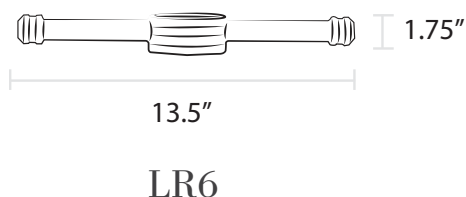

# Ladder Rests & Plaques

- Cast aluminum sign plaque
- Available in all finishes
- Fits plastic and steel ladder rests (sold separately)
- Add up to four numbers, brass or reflective (sold separately)

- Cast aluminum ladder rest
- Fits 3" or 3.5" outside diameter post; please specify when ordering
- Available in all finishes

- Cast aluminum ladder rest
- Fits 3.5" outside diameter post only
- Available in all finishes

- Plastic ladder rest
- Slides through smooth 3" outside diameter post only
- Available in black or white only
- Available with black or gold plastic ornamental balls (sold separately)