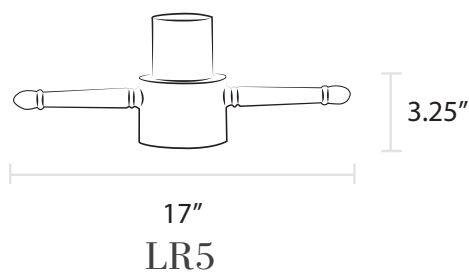

Ladder Rests & Plaques

HAP
Hanging Plaque

LR4
Cast Aluminum

LR5
Cast Aluminum

LR1; LR2
Plastic

LR6
Cast Aluminum

LR3
Galvanized Steel

Ladder Rests & Plaques

- Cast aluminum sign plaque
- Available in all finishes
- Fits plastic and steel ladder rests (sold separately)
- Add up to four numbers, brass or reflective (sold separately)

- Cast aluminum ladder rest
- Fits 3" or 3.5" outside diameter post; please specify when ordering
- Available in all finishes

- Cast aluminum ladder rest
- Fits 3.5" outside diameter post only
- Available in all finishes

- Plastic ladder rest
- Slides through smooth 3" outside diameter post only
- Available in black or white only
- Available with black or gold plastic ornamental balls (sold separately)

- Cast aluminum ladder rest
- Fits 3" outside diameter post only
- Available in all finishes

- Galvanized steel ladder rest
- Slides through smooth 3" outside diameter post only
- Available in all finishes
- Available with cast metal or plastic ornamental balls (sold separately)