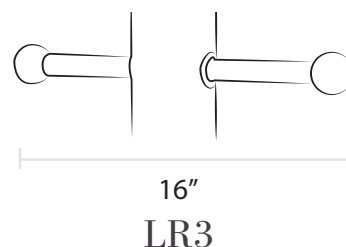

- Galvanized steel ladder rest
- Slides through smooth 3" outside diameter post only
- Available in all finishes
- Available with cast metal or plastic ornamental balls (sold separately)