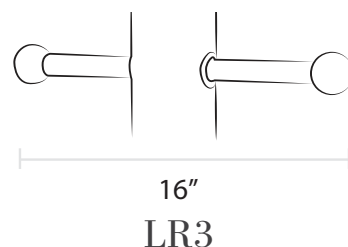

# Ladder Rests & Plaques

**HAP**  
Hanging Plaque

**LR4**  
Cast Aluminum

**LR5**  
Cast Aluminum

**LR1; LR2**  
Plastic

**LR6**  
Cast Aluminum

**LR3**  
Galvanized Steel

# Ladder Rests & Plaques

- Cast aluminum sign plaque
- Available in all finishes
- Fits plastic and steel ladder rests (sold separately)
- Add up to four numbers, brass or reflective (sold separately)

- Cast aluminum ladder rest
- Fits 3" or 3.5" outside diameter post; please specify when ordering
- Available in all finishes

- Cast aluminum ladder rest
- Fits 3.5" outside diameter post only
- Available in all finishes

- Plastic ladder rest
- Slides through smooth 3" outside diameter post only
- Available in black or white only
- Available with black or gold plastic ornamental balls (sold separately)

- Cast aluminum ladder rest
- Fits 3" outside diameter post only
- Available in all finishes

- Galvanized steel ladder rest
- Slides through smooth 3" outside diameter post only
- Available in all finishes
- Available with cast metal or plastic ornamental balls (sold separately)