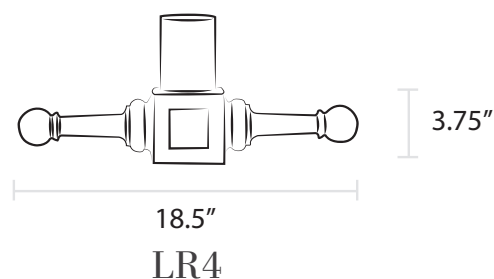

Ladder Rests & Plaques

HAP
Hanging Plaque

LR4
Cast Aluminum

LR5
Cast Aluminum

LR1; LR2
Plastic

LR6
Cast Aluminum

LR3
Galvanized Steel

Ladder Rests & Plaques

- Cast aluminum sign plaque
- Available in all finishes
- Fits plastic and steel ladder rests (sold separately)
- Add up to four numbers, brass or reflective (sold separately)

- Cast aluminum ladder rest
- Fits 3" or 3.5" outside diameter post; please specify when ordering
- Available in all finishes

- Cast aluminum ladder rest
- Fits 3.5" outside diameter post only
- Available in all finishes

- Plastic ladder rest
- Slides through smooth 3" outside diameter post only
- Available in black or white only
- Available with black or gold plastic ornamental balls (sold separately)

- Cast aluminum ladder rest
- Fits 3" outside diameter post only
- Available in all finishes

- Galvanized steel ladder rest
- Slides through smooth 3" outside diameter post only
- Available in all finishes
- Available with cast metal or plastic ornamental balls (sold separately)