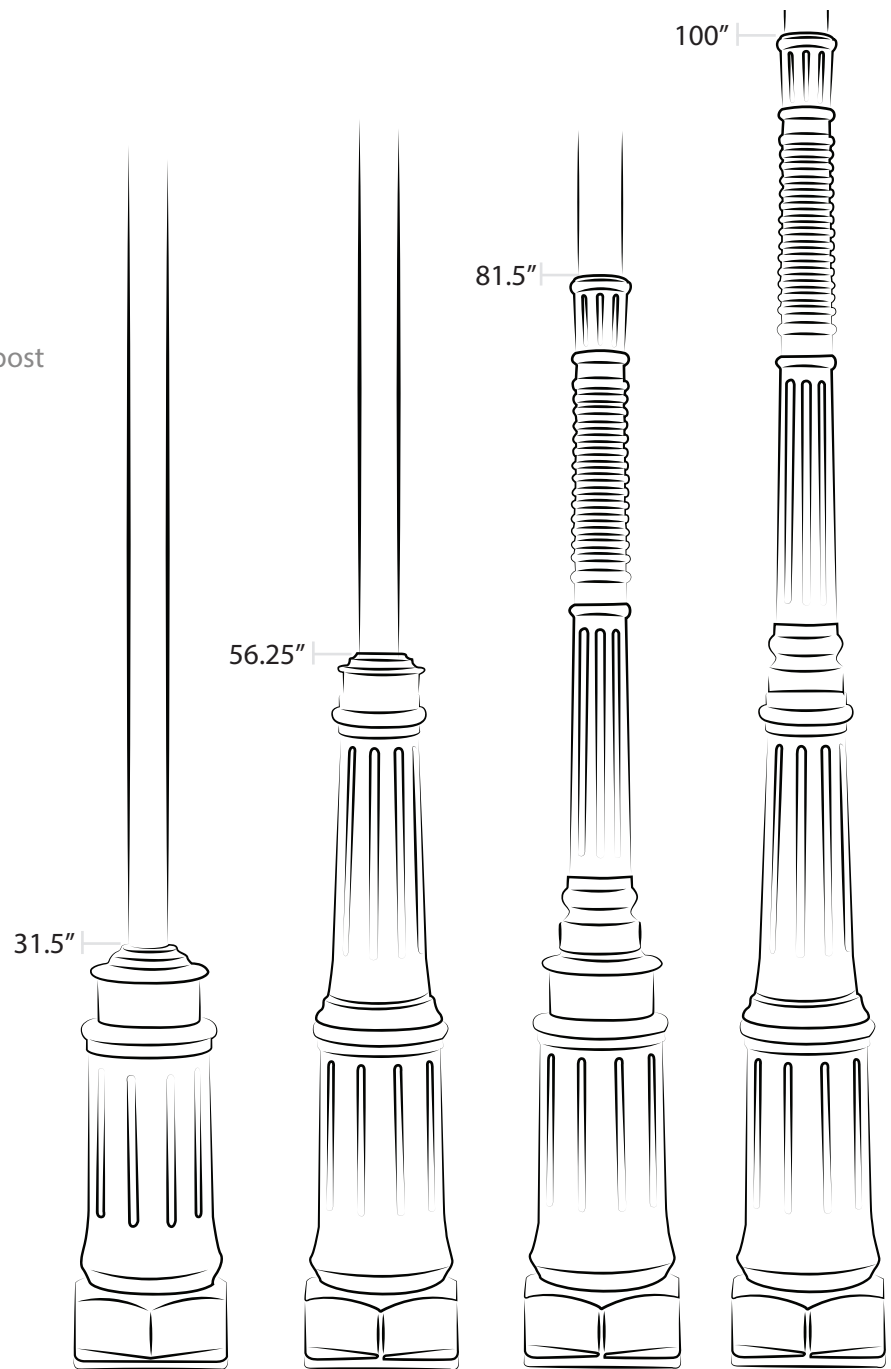

Oakmont

EP123

Avenue Lamp Post Series

Product Overview:

- Bolt down installation
- Cast aluminum base
- 3" outside diameter aluminum post
- Available smooth or fluted
- The Chartiers, Belle Vernon and Brentwood are available in 8' to 12' lengths
- The Oakmont is available in 8'4" to 12' lengths

Finish Options:

- Available in all finishes

11.75"
x 13.5"

Chartiers

EP001

11.75"
x 13.5"

Belle Vernon

EP012

11.75"
x 13.5"

Brentwood

EP013

11.75"
x 13.5"

Oakmont

EP123