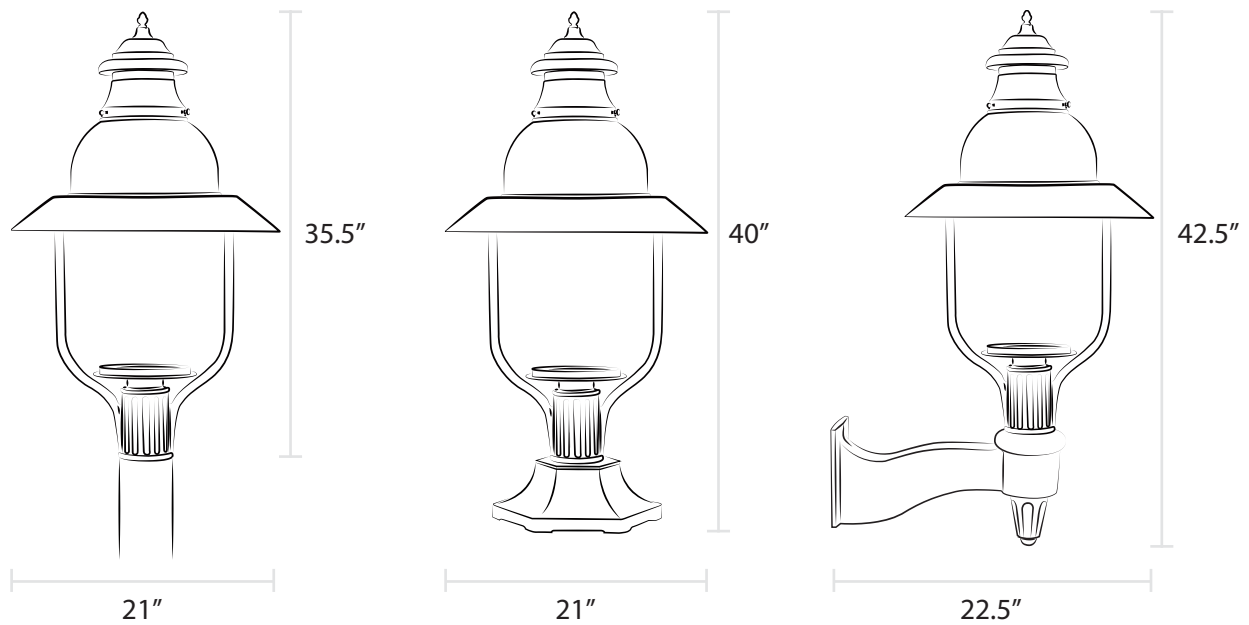

ESTATE

The Apollo

Model 4300

Classic lines blend with functionality to recall the industrial character of Victorian streetscapes. Our Apollo Lamp stands 36 inches tall and features a round globe for maximum illumination and visibility. When presented in a modern finish, the Apollo brings Retro-Industrial character to reclaimed commercial spaces and contemporary architecture.

Post Mount

Wall Mount

Pier Mount
*As shown with Powder
Coated Ventilator*

The Apollo

Product Overview:

- Sand cast aluminum
- CSA approved valve
- Globe available in clear glass, milk glass or polycarbonate
- Ventilator available in natural spun aluminum or powder finished aluminum

Installation Options:

- Post mount fits standard 3" outside diameter post
- For wall mount, combine with our Universal Bracket
- For pier mount, combine with our Large Six-Sided Pier Mount with 3" outside diameter stud