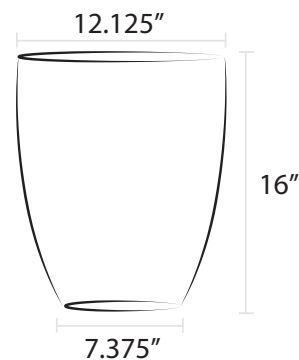

Globes

- Available in Clear Glass, Milk/Opal Glass, or Polycarbonate