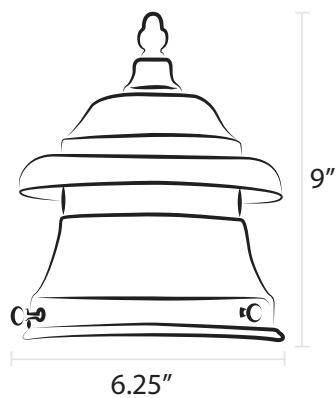

Boulevard Lamp Accessories

Ventilators

- Available in Natural Spun Aluminum or Powder Coated Aluminum
- Powder Coated Aluminum available in any of our powder finishes