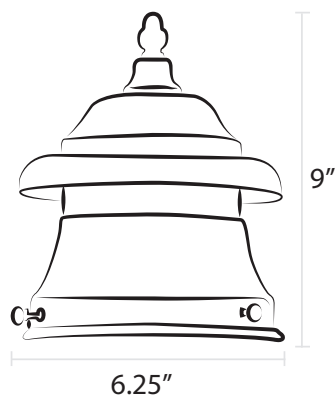

Boulevard Lamp Accessories

Ventilators

- Available in Natural Spun Aluminum or Powder Coated Aluminum
- Powder Coated Aluminum available in any of our powder finishes