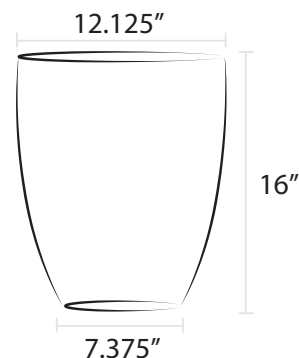

Globes

- Available in Clear Glass, Milk/Opal Glass, or Polycarbonate