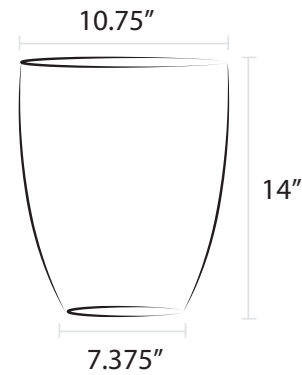

Globes

- Available in Clear Glass, Milk/Opal Glass, or Polycarbonate