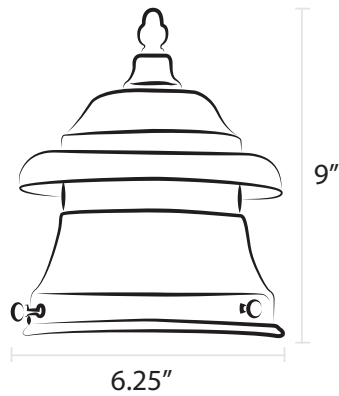

Powder Coated
D9P

Globes

Clear Glass
G4C

Polycarbonate
G4P

Milk Glass
G4M

Victorian Lamp Accessories

Ventilators

- Available in Natural Spun Aluminum or Powder Coated Aluminum
- Powder Coated Aluminum available in any of our powder finishes