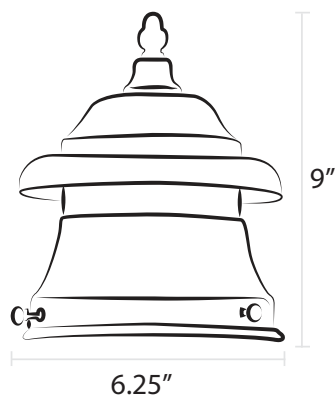

Boulevard Lamp Accessories

Ventilators

- Available in Natural Spun Aluminum or Powder Coated Aluminum
- Powder Coated Aluminum available in any of our powder finishes