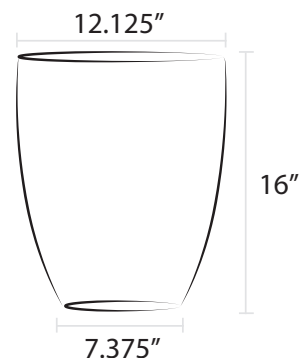

Globes

- Available in Clear Glass, Milk/Opal Glass, or Polycarbonate