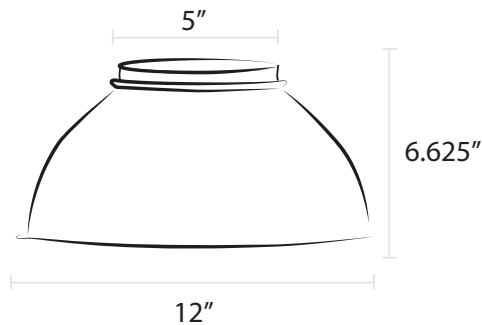

Globes

- Available in Clear Glass, Milk/Opal Glass, or Polycarbonate

Domes

- Available in Milk/Opal Glass, Natural Spun Aluminum, or Powder Coated Aluminum
- Powder Coated Aluminum available in any of our powder finishes