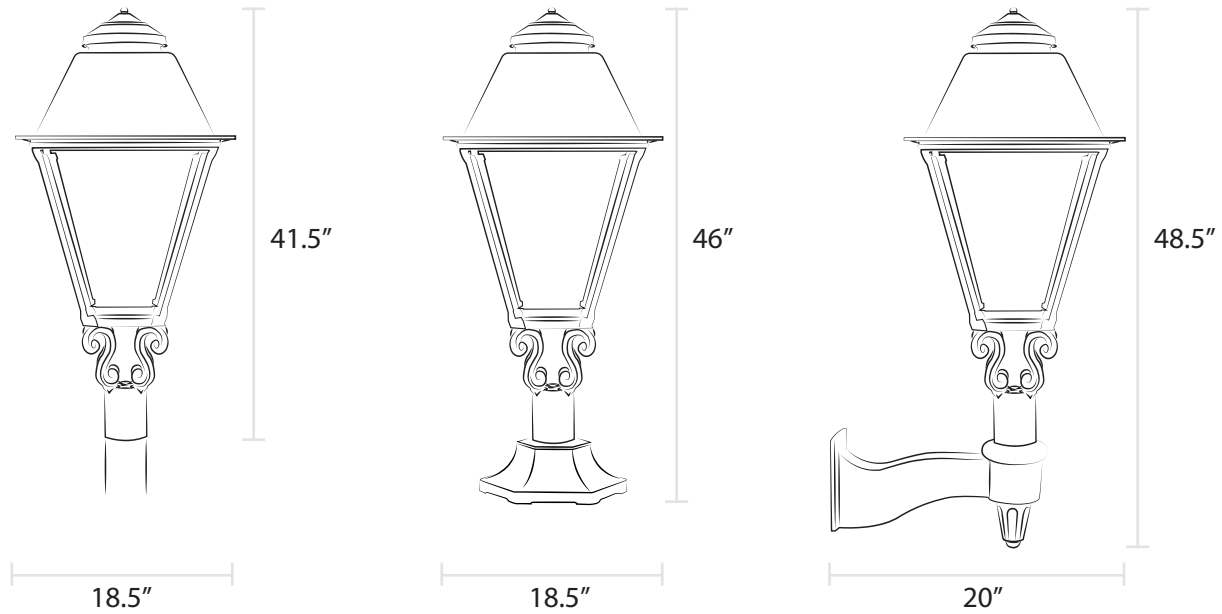

The Coachman

Product Overview:

- Sand cast aluminum
- CSA approved valve
- Flat tempered glass included; additional glass options available*
- Universal finial included; decorative finials available*

Installation Options:

- Post mount fits standard 3" outside diameter post
- For wall mount, combine with our Universal Bracket
- For pier mount, combine with our Large Six-Sided Pier Mount with 3" outside diameter stud

Illumination Options:

Finish Options:

- Available in all finish options

*Additional charges may apply