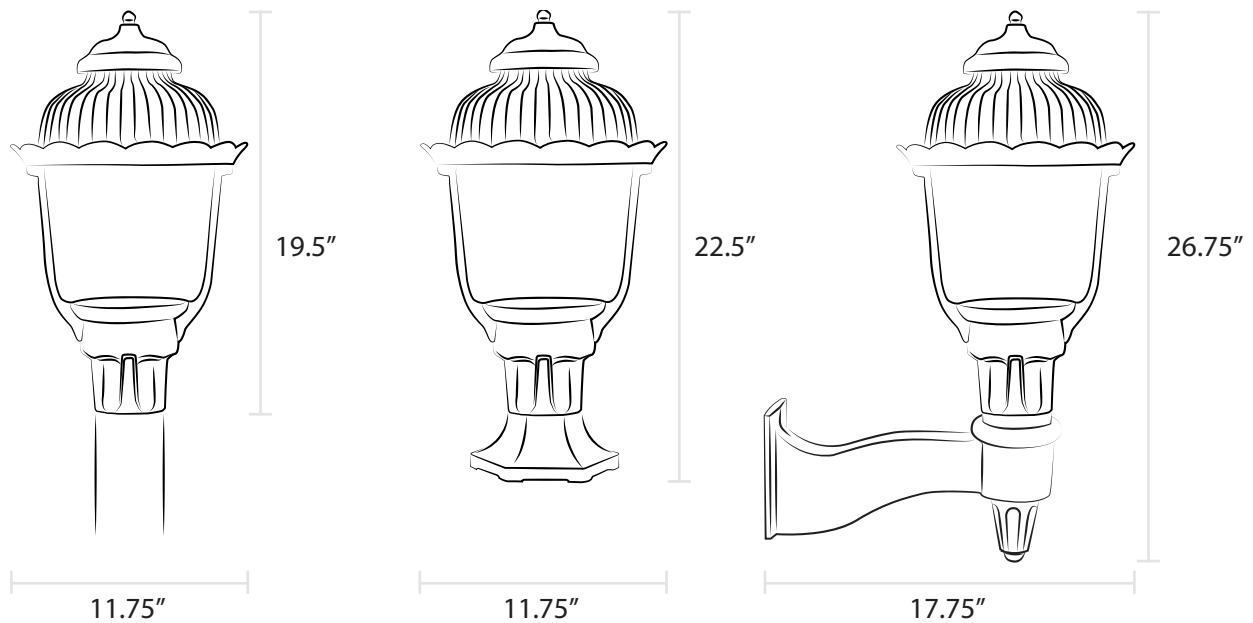

The Heritage

Item 1700

While the round globe of our Heritage Lamp harkens to the colonial era of American history, this lamp's cast aluminum roof and scalloped trim also make it an excellent complement to our Boulevard and Victorian estate lamps. Standing nearly 20 inches tall, the Heritage offers full visibility and is available in our full range of finishes.

Post Mount

Wall Mount

Pier Mount

As shown with Universal finial

The Heritage

Product Overview:

- Sand cast aluminum
- Certified valve
- Round glass globe included
- Universal finial included; decorative finials available*

Installation Options:

- Post mount fits standard 3" outside diameter post
- For wall mount, combine with our Craftsman, Sewickley, or Universal Bracket
- For pier mount, combine with our Heritage Pier Mount