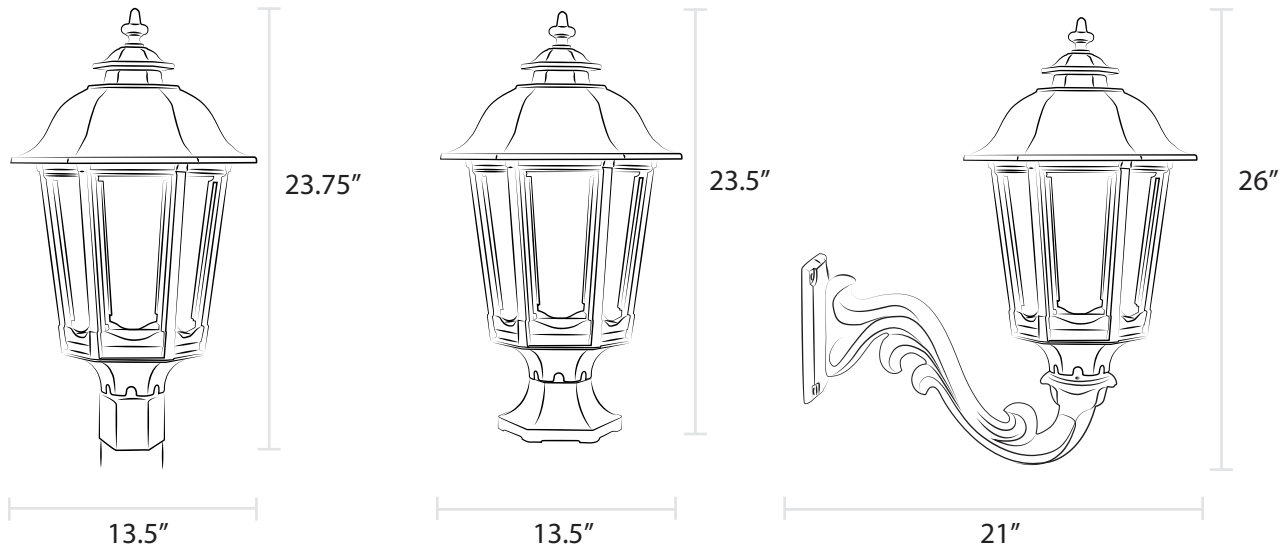

The Bavarian

Item 1200

Our Bavarian Lamp is a traditional, six-sided lamp that conveys European sophistication and solid functionality. Typical of central Europe's cobblestone villages, the Bavarian is one of our most flexible lamp designs. Its domed top is an ideal focal point for your choice of custom finials; and you may consider beveled panes to add a dash of sparkle.

Post Mount

Wall Mount

Pier Mount
As shown with Bishop finial

The Bavarian

Product Overview:

- Sand cast aluminum
- Certified valve
- Flat tempered glass included; additional glass options available*
- Bishop finial included; decorative finials available*

Installation Options:

- Post mount fits standard 3" outside diameter post
- For wall mount, combine with our Six-Sided Decorative Bracket, Craftsman, Sewickley, or Universal Bracket
- For pier mount, combine with our Small Six-Sided Pier Mount or Heritage Pier Mount