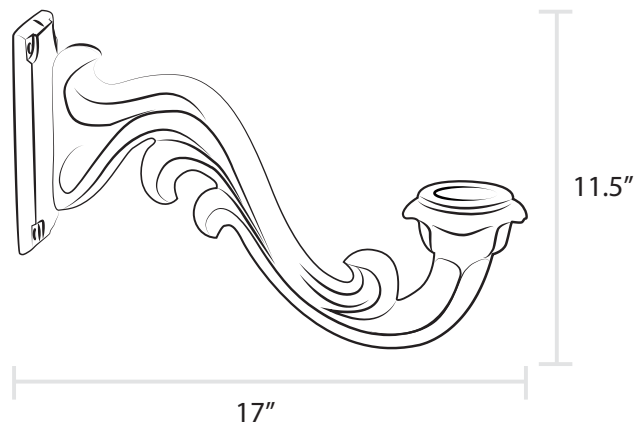

Six-Sided Wall Bracket

Model WM6

Add elegance to your wall mounted lamp
with our decorative Six-Sided Bracket.

Six-Sided Wall Bracket

Product Overview:

- Designed to be paired with any of our smaller six-sided lamps
- Sand cast aluminum