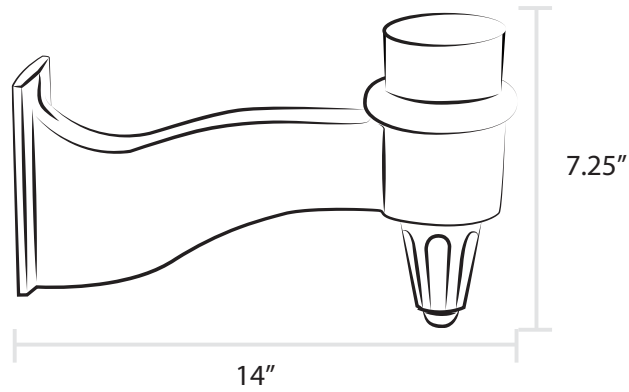

Universal Wall Bracket

Model WM1

Our Universal Bracket's simple yet sophisticated design can be used with any style of architecture.

Universal Wall Bracket

Product Overview:

- Designed to be paired with any of our post mount lamp styles
- Sand cast aluminum