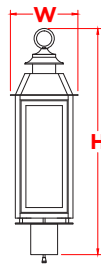

VULCAN

8 LEGENDARY LIGHTING

VN1-W

WALL MOUNT	H	W	D
VN1-W	35-15/16"	8-7/8"	12-7/8"
VN2-W	44"	10-7/8"	14-7/8"
VN3-W	50-9/16"	13"	16-5/8"

VN1-CWB

VN1-CWB	23-1/8"	8-3/4"	11-1/8"
VN2-CWB	27-1/4"	10-3/4"	13-1/8"
VN3-CWB	34-5/8"	13"	15"

VN1-P

POST MOUNT	H	W	D
VN1-P	29-3/8"	8-3/4"	8-3/4"
VN2-P	34-5/8"	10-3/4"	10-3/4"
VN3-P	40-7/8"	13"	13"

VN1-Y

CEILING MOUNT	H	W	D
VN1-Y	37-5/8"	11-9/16"	11"
VN2-Y	42-3/16"	13-9/16"	13"
VN3-Y	50-9/16"	16-3/8"	15-1/2"