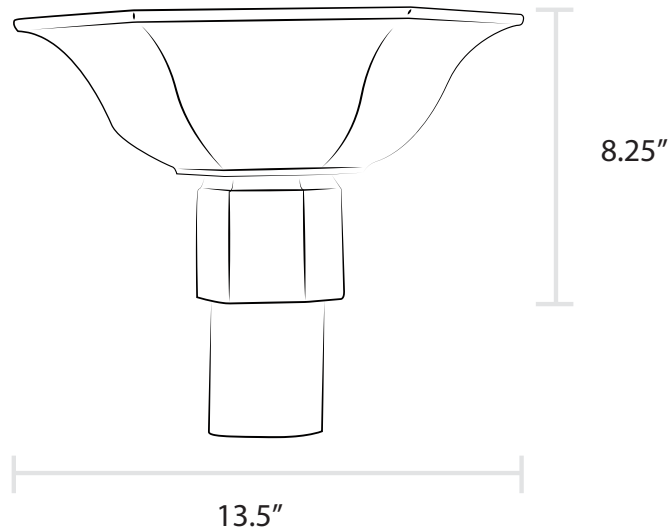

The Maui

Product Overview:

- Aluminum or steel posts sold separately
- Cast aluminum construction
- Natural gas or liquid propane
- Available with optional on/off knob for ease of gas control*
- Standard open flame
- Lava Rock included
- CSA approved valve

Installation Options:

- Post mount fits standard 3" outside diameter post

Illumination Options:

Open Flame Gas

Finish Options:

- Available in all finishes

* Additional charges may apply