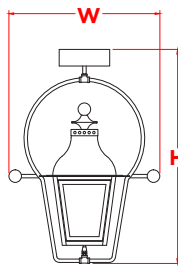

STATE STREET

SSA1-W

WALL MOUNT	H	W	D
SSA1-W	29-3/16"	12"	15-11/16"
SSA2-W	32-7/16"	14"	17-11/16"
SSA3-W	40-1/8"	18"	22-1/4"

SSA1-CWB

SSA1-CWB	24"	12"	15"
SSA2-CWB	26-3/4"	14"	16-5/8"
SSA3-CWB	33"	18"	20-5/8"

SSA1-P

POST MOUNT	H	W	D
SSA1-P	27-1/4"	12"	12"
SSA2-P	30"	14"	14"
SSA3-P	36-1/8"	18"	18"

SSA1-Y

CEILING MOUNT	H	W	D
SSA1-Y	33-13/16"	23-7/8"	14-1/4"
SSA2-Y	37-5/16"	25-3/4"	16-1/4"
SSA3-Y	44-1/2"	33-3/4"	20-1/4"