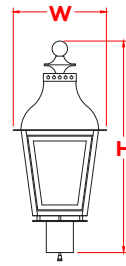

STATE STREET

SSA1-W

WALL MOUNT	H	W	D
SSA1-W	29-3/16"	12"	15-11/16"
SSA2-W	32-7/16"	14"	17-11/16"
SSA3-W	40-1/8"	18"	22-1/4"

SSA1-CWB

SSA1-CWB	24"	12"	15"
SSA2-CWB	26-3/4"	14"	16-5/8"
SSA3-CWB	33"	18"	20-5/8"

SSA1-P

POST MOUNT	H	W	D
SSA1-P	27-1/4"	12"	12"
SSA2-P	30"	14"	14"
SSA3-P	36-1/8"	18"	18"

SSA1-Y

CEILING MOUNT	H	W	D
SSA1-Y	33-13/16"	23-7/8"	14-1/4"
SSA2-Y	37-5/16"	25-3/4"	16-1/4"
SSA3-Y	44-1/2"	33-3/4"	20-1/4"