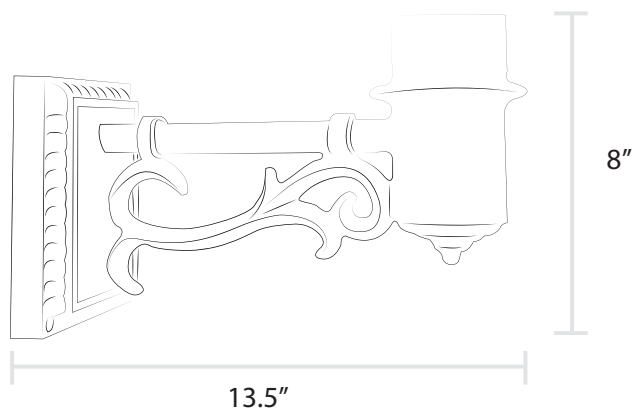

Sewickley Wall Bracket

Item WM8

Add elegance to your wall mounted lamp
with our decorative Sewickley Bracket.

Sewickley Wall Bracket

Product Overview:

- Designed to be paired with any of residential-sized lamps
- Sand cast aluminum
- Mounting bracket measures 5" W by 7" H