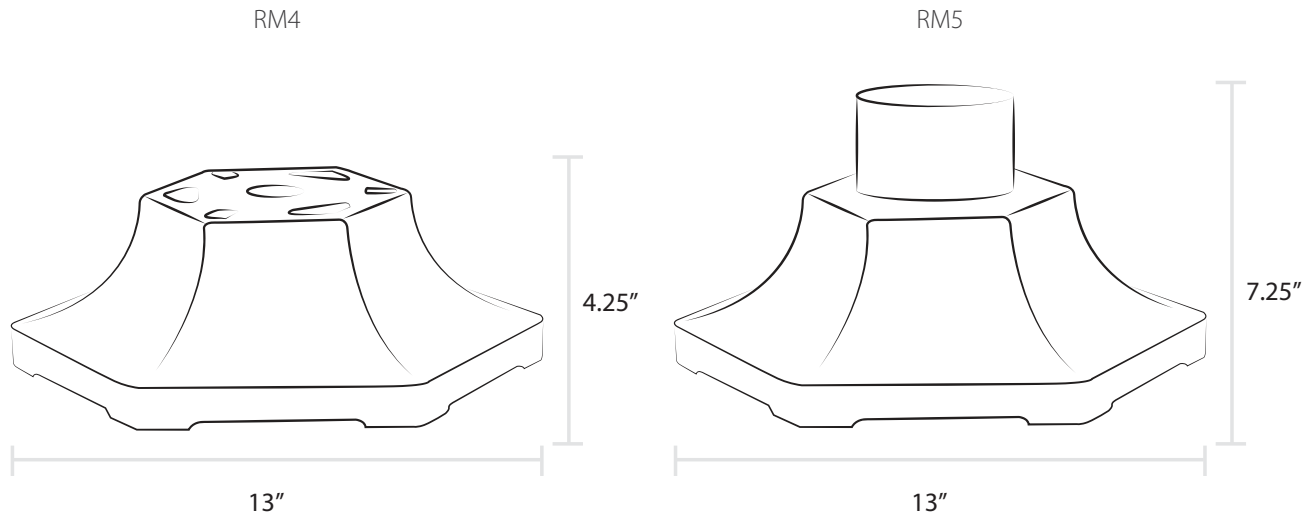

Large Six-Sided Pier Mount

Models RM4; RM5

Our Large Six-Sided Pier Mount offers a classic, traditional look for our larger lamp styles. This pier mount is available with or without a 3" outside diameter stud.

*Shown without 3" outside
diameter stud*

Large Six-Sided Pier Mount

Product Overview:

- Available with or without a 3" outside diameter stud
- The Large Six-Sided Pier Mount (with the 3" outside diameter stud) can be paired with all of our larger lamp styles
- The Large Six-Sided Pier Mount (without the 3" outside diameter stud) is used only with our Kronberg Lamp
- Sand cast aluminum with access door for line connections