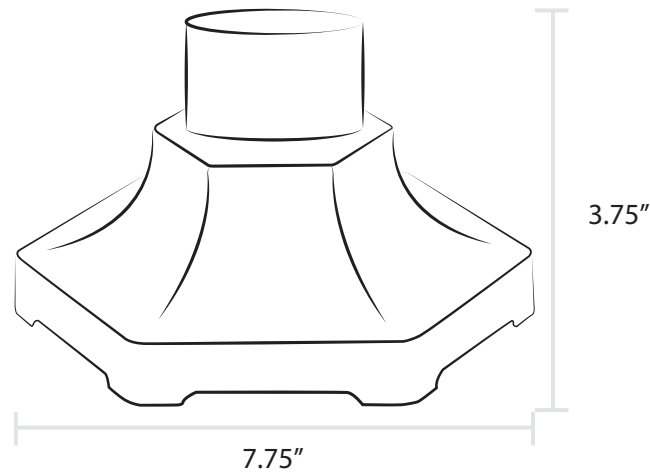

Heritage Pier Mount

Model RM3

Our Heritage Pier Mount offers a classic, traditional look and can be paired with any of our smaller sized lamps.

Heritage Pier Mount

Product Overview:

- Can be paired with any of our smaller post mount lamp styles
- Sand cast aluminum with access door for line connections
- Includes 3" outside diameter stud