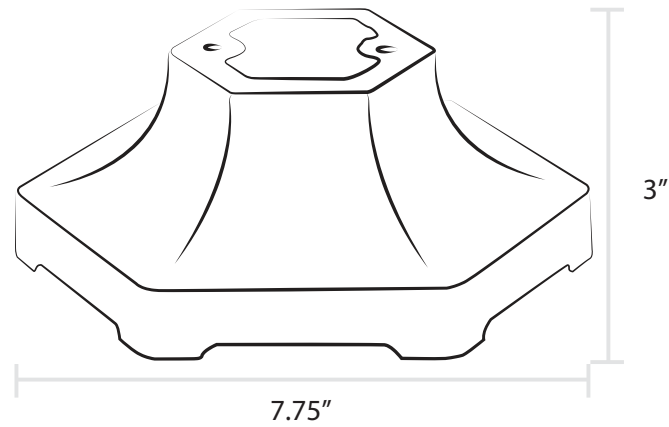

# Small Six-Sided Pier Mount

Model RM2

Our Small Six-Sided Pier Mount can be paired with any of our smaller six-sided lamps and offers a classic, traditional look.

# Small Six-Sided Pier Mount

**Product Overview:**

- Can be paired with any of our smaller six-sided lamps
- Sand cast aluminum with access door for line connections

**Finish Options:**

- Available in all finishes