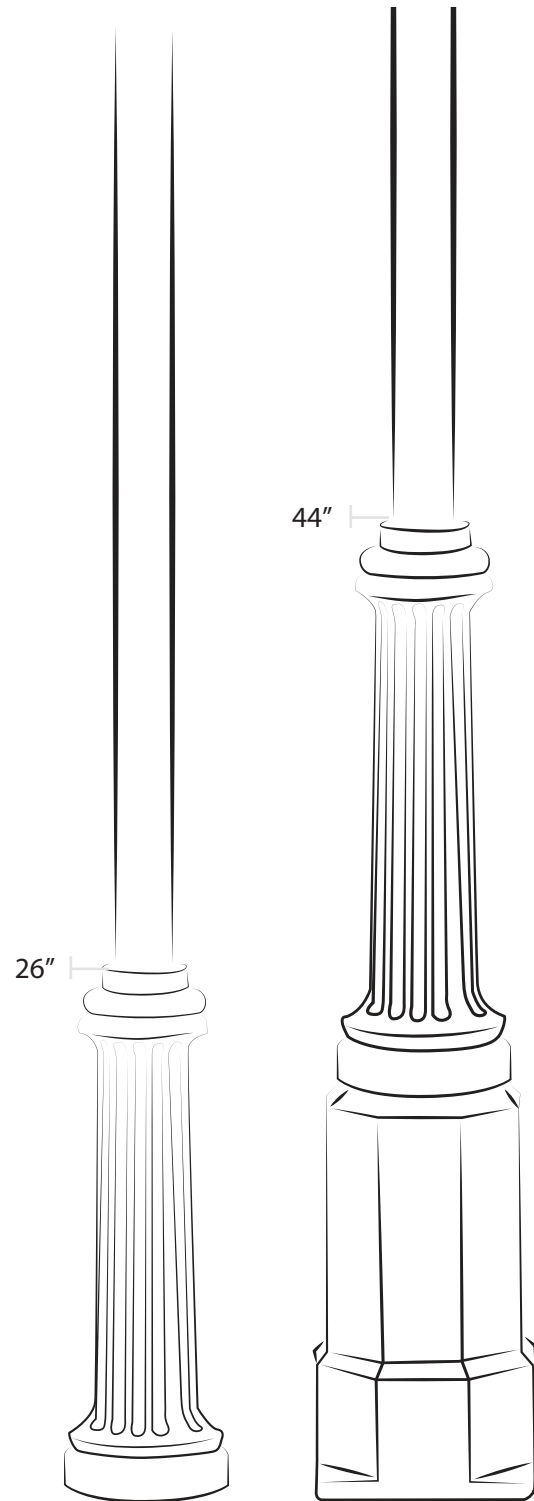

Mayberry Lamp Post Series

Bolt Down or Burial Installation

Beatrice
EMB02

Andrew
EMB12

Mayberry Lamp Post Series

Product Overview:

- The Andrew – Bolt down installation
- The Beatrice – Burial installation
- Cast aluminum base
- 3.5" outside diameter extruded smooth aluminum post
- Includes a reducing collar to accept a 3" outside diameter post mount lamp
- Available in 8' to 12' lengths

Finish Options:

- Available in all finishes

9"

Beatrice

EMB02

10.25"

Andrew

EMB12