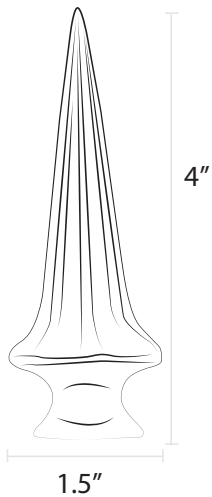

Loop

F07

Solid Brass or
Powder Finished

Spike

F12

Aluminum -
Powder Finished

Urn

F05