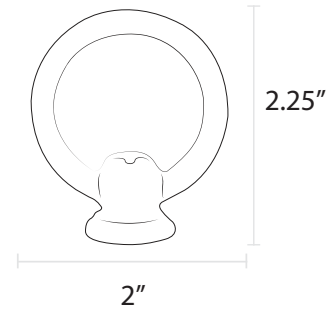

Loop

F07

Solid Brass or
Powder Finished

Spike

F12

Aluminum -
Powder Finished

Urn

F05