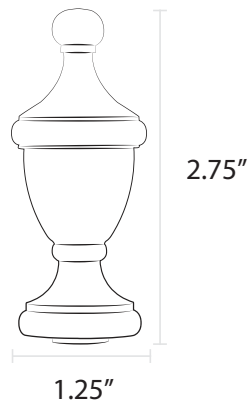

Loop

F07

Solid Brass or
Powder Finished

Spike

F12

Aluminum -
Powder Finished

Urn

F05