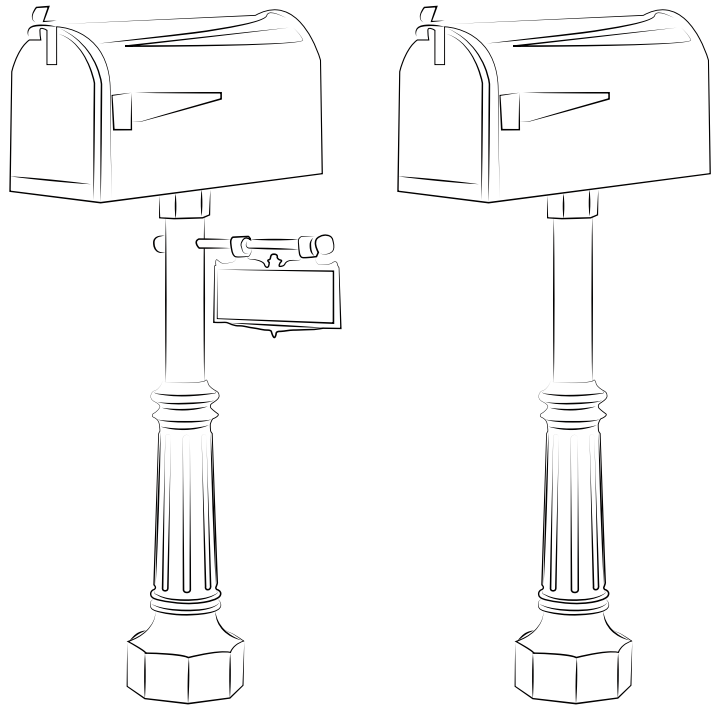

Decorative Mailbox Series

Product Overview:

- All decorative mailboxes include:
  - 64" galvanized steel post with 3" outside diameter
  - 10" x 5" mailbox holding plate
  - Cast aluminum sign plaque

MBSPL also includes:

- Plastic ladder rest
- **Plastic** decorative pedestal base
- Available with or without a mailbox
- **Available in black or white only**

MBSA also includes:

- Galvanized steel ladder rest
- **Cast aluminum** decorative pedestal base
- Available with or without a mailbox
- **Available in all finishes**

MBSWG also includes:

- **Special Order** - Please inquire as to availability
- Galvanized steel ladder rest
- **Cast aluminum** decorative pedestal base
- Simulated wood grain mailbox
- **Available in simulated wood grain only**

*Shown without ladder rest
and sign plaque*