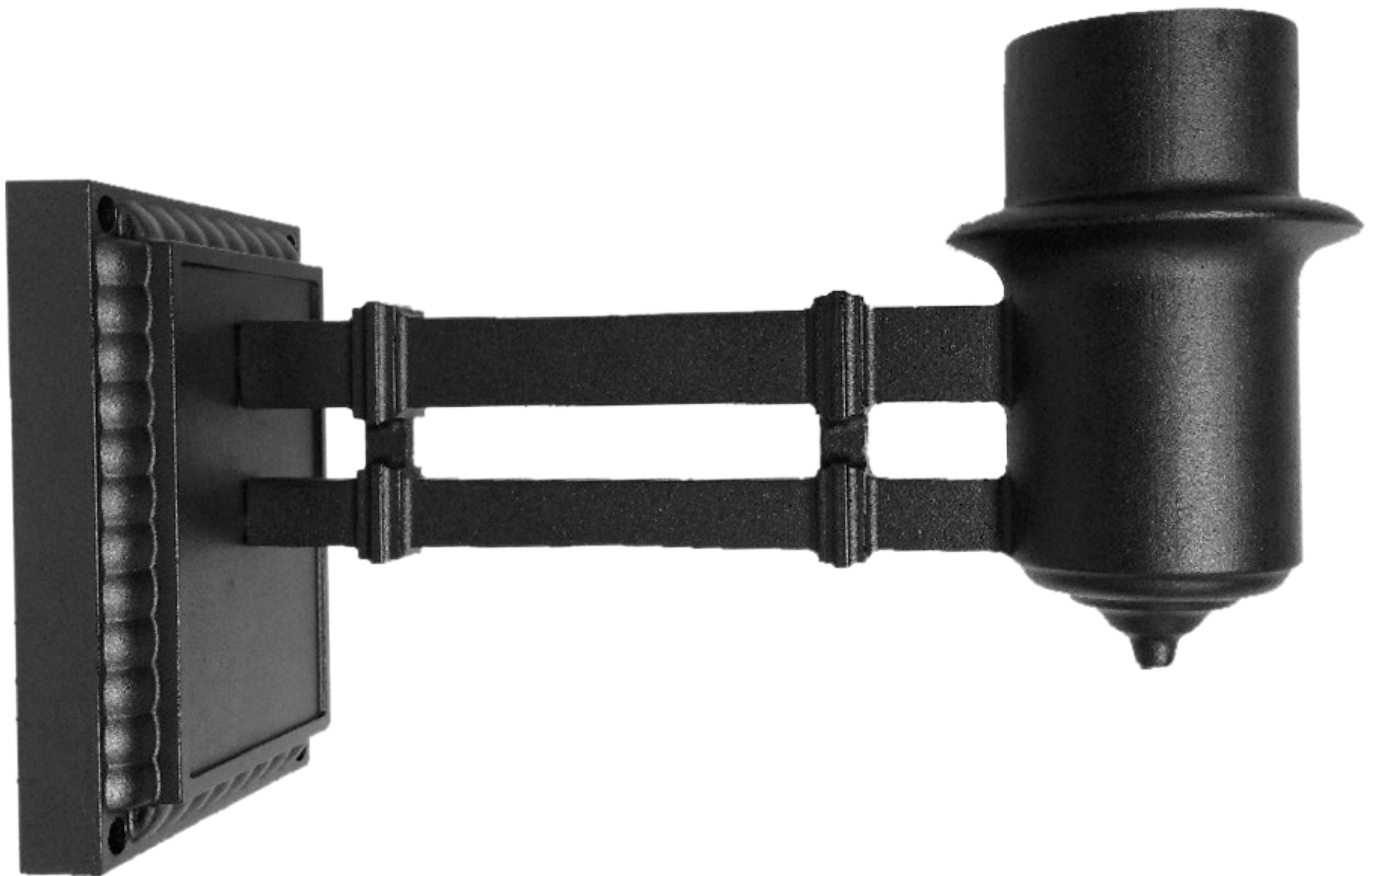

# Craftsman Wall Bracket

Item WM7

Add elegance to your wall mounted lamp  
with our modern Craftsman Bracket.

# Craftsman Wall Bracket

## Product Overview:

- Designed to be paired with any of our residential-sized lamps
- Sand cast aluminum
- Mounting bracket measures 5" W by 7" H