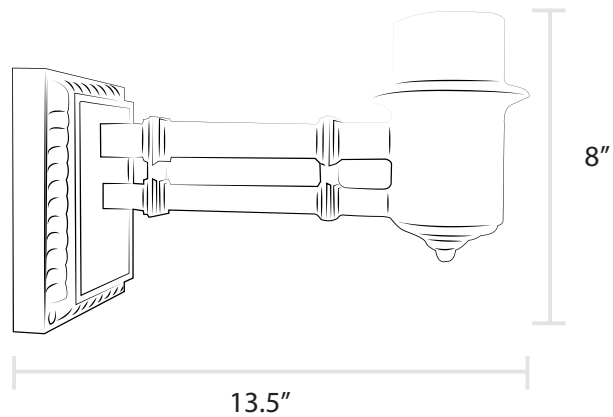

# Craftsman Wall Bracket

Item WM7

Add elegance to your wall mounted lamp  
with our modern Craftsman Bracket.

# Craftsman Wall Bracket

## Product Overview:

- Designed to be paired with any of our residential-sized lamps
- Sand cast aluminum
- Mounting bracket measures 5" W by 7" H