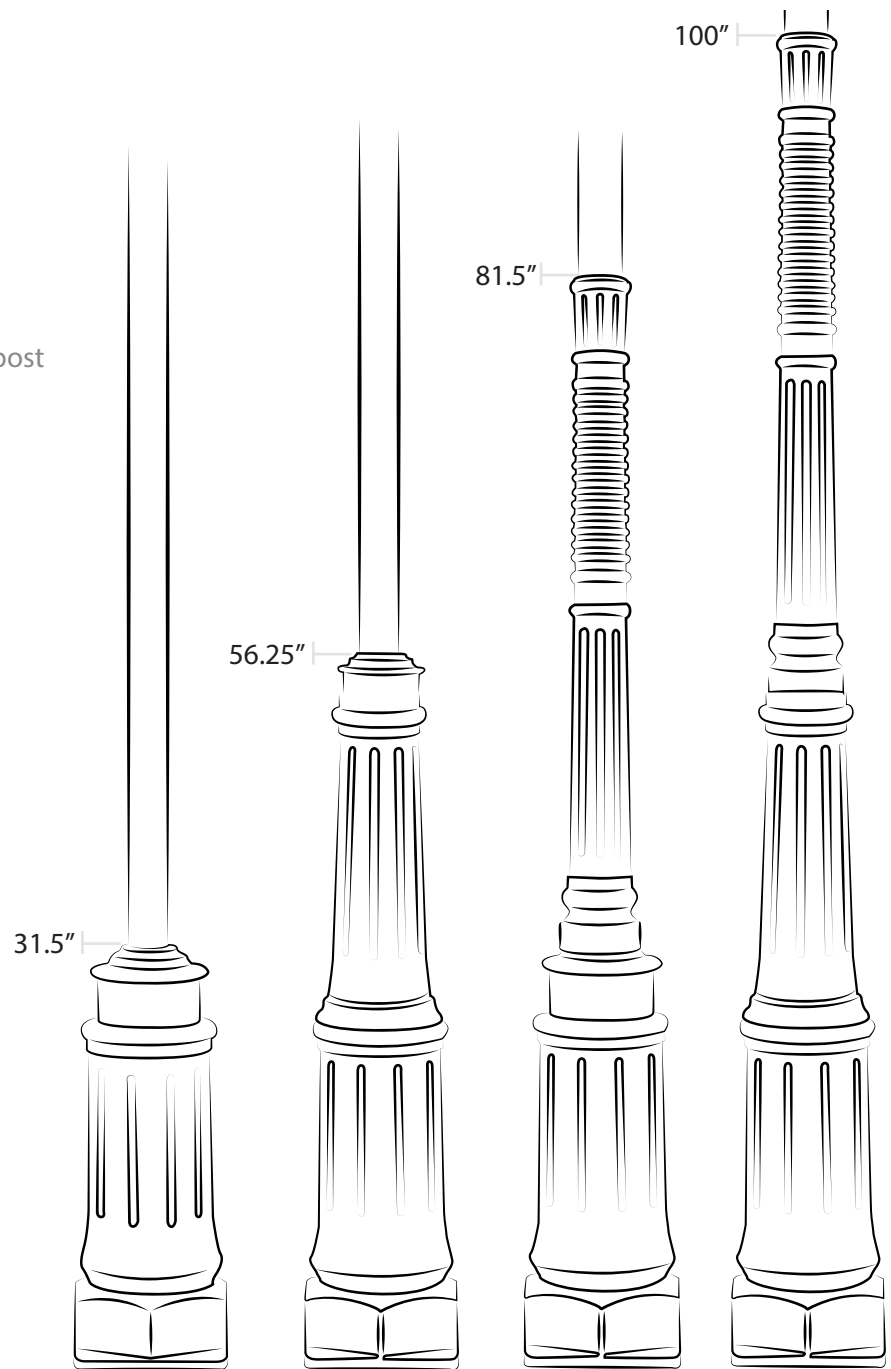

Avenue Lamp Post Series

Bolt Down Installation

Chartiers
EP001

Belle Vernon
EP012

Brentwood
EP013

Oakmont
EP123

Avenue Lamp Post Series

Product Overview:

- Bolt down installation
- Cast aluminum base
- 3" outside diameter aluminum post
- Available smooth or fluted
- The Chartiers, Belle Vernon and Brentwood are available in 8' to 12' lengths
- The Oakmont is available in 8'4" to 12' lengths

Finish Options:

- Available in all finishes

11.75"
x 13.5"

Chartiers

EP001

11.75"
x 13.5"

Belle Vernon

EP012