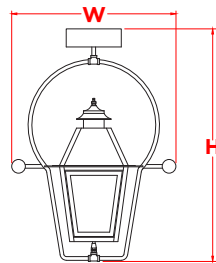

# ATLAS

4 LEGENDARY LIGHTING

AS2-W

WALL MOUNT	H	W	D
AS1-W	27-1/2"	12"	15-11/16"
AS2-W	31"	14"	17-11/16"
AS3-W	40"	18"	22-1/4"

AS2-CWB

AS1-CWB	22-5/16"	12"	14-5/8"
AS2-CWB	25-5/16"	14"	16-1/8"
AS3-CWB	32-7/8"	18"	21"

AS2-P

POST MOUNT	H	W	D
AS1-P	25-9/16"	12"	12"
AS2-P	28-9/16"	14"	14"
AS3-P	36-1/8"	18"	18"

AS2GT-Y

glass top

CEILING MOUNT	H	W	D
AS1-Y	33-13/16"	23-7/8"	14-1/4"
AS2-Y	37-1/4"	25-3/4"	16-1/4"
AS3-Y	44-7/16"	33-3/4"	20-1/4"