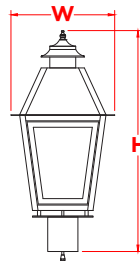

# ATLAS

4 LEGENDARY LIGHTING

AS2-W

WALL MOUNT	H	W	D
AS1-W	27-1/2"	12"	15-11/16"
AS2-W	31"	14"	17-11/16"
AS3-W	40"	18"	22-1/4"

AS2-CWB

AS1-CWB	22-5/16"	12"	14-5/8"
AS2-CWB	25-5/16"	14"	16-1/8"
AS3-CWB	32-7/8"	18"	21"

AS2-P

POST MOUNT	H	W	D
AS1-P	25-9/16"	12"	12"
AS2-P	28-9/16"	14"	14"
AS3-P	36-1/8"	18"	18"

AS2GT-Y

glass top

CEILING MOUNT	H	W	D
AS1-Y	33-13/16"	23-7/8"	14-1/4"
AS2-Y	37-1/4"	25-3/4"	16-1/4"
AS3-Y	44-7/16"	33-3/4"	20-1/4"