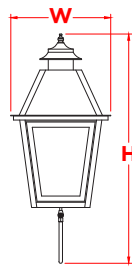

# ATLAS

4 LEGENDARY LIGHTING

AS2-W

WALL MOUNT	H	W	D
AS1-W	27-1/2"	12"	15-11/16"
AS2-W	31"	14"	17-11/16"
AS3-W	40"	18"	22-1/4"

AS2-CWB

AS1-CWB	22-5/16"	12"	14-5/8"
AS2-CWB	25-5/16"	14"	16-1/8"
AS3-CWB	32-7/8"	18"	21"

AS2-P

POST MOUNT	H	W	D
AS1-P	25-9/16"	12"	12"
AS2-P	28-9/16"	14"	14"
AS3-P	36-1/8"	18"	18"

AS2GT-Y

glass top

CEILING MOUNT	H	W	D
AS1-Y	33-13/16"	23-7/8"	14-1/4"
AS2-Y	37-1/4"	25-3/4"	16-1/4"
AS3-Y	44-7/16"	33-3/4"	20-1/4"