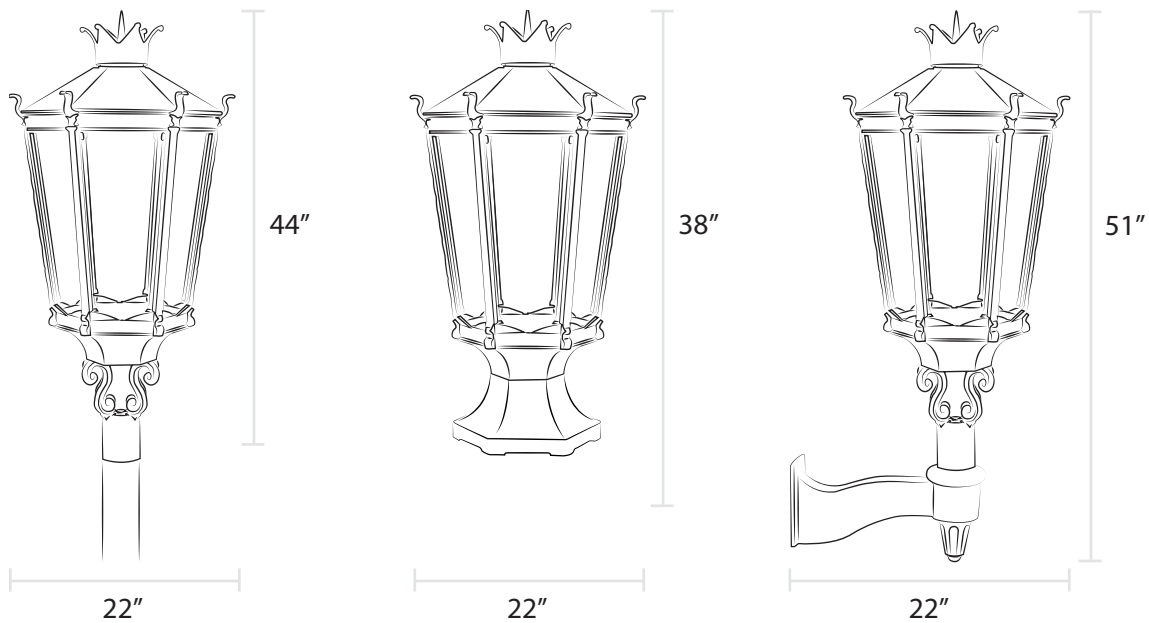

ESTATE

The Kronberg

Model 9000

Named for the majestic Kronberg Mountain in the Appenzell Alps of Switzerland, this most regal of our lamps embodies the power and elegance of old Europe. The Kronberg is our largest lamp, standing 44 inches tall on its elegant scrolled supports. Combining scale, detail and craftsmanship, the Kronberg is an exceptional choice for both magisterial residence and historic streetscape.

Post Mount

Wall Mount

Pier Mount

As shown with Spike finial

The Kronberg

Product Overview:

- Sand cast aluminum
- CSA approved valve
- Flat tempered glass included; additional glass options available*
- Crown with Spike finial included; decorative finials available*

Installation Options:

- Post mount fits standard 3" outside diameter post
- For wall mount, combine with our Universal Bracket
- For pier mount, combine with our Large Six-Sided Pier Mount or Large Six-Sided Pier Mount with 3" outside diameter stud