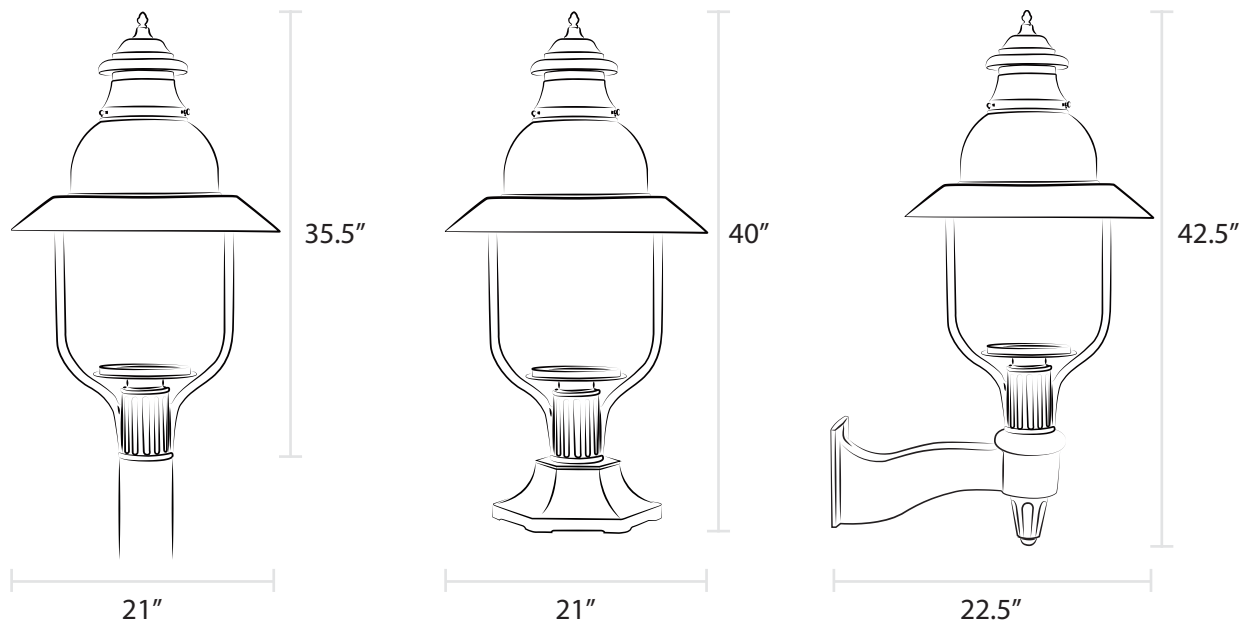

MID-SIZE

The Apollo

Model 4300

Classic lines blend with functionality to recall the industrial character of Victorian streetscapes. Our Apollo Lamp stands 36 inches tall and features a round globe for maximum illumination and visibility. When presented in a modern finish, the Apollo brings Retro-Industrial character to reclaimed commercial spaces and contemporary architecture.

Post Mount

Wall Mount

Pier Mount
*As shown with Powder
Coated Ventilator*

The Apollo

Product Overview:

- Sand cast aluminum
- CSA approved valve
- Globe available in clear glass, milk glass or polycarbonate
- Ventilator available in natural spun aluminum or powder finished aluminum

Installation Options:

- Post mount fits standard 3" outside diameter post
- For wall mount, combine with our Universal Bracket
- For pier mount, combine with our Large Six-Sided Pier Mount with 3" outside diameter stud