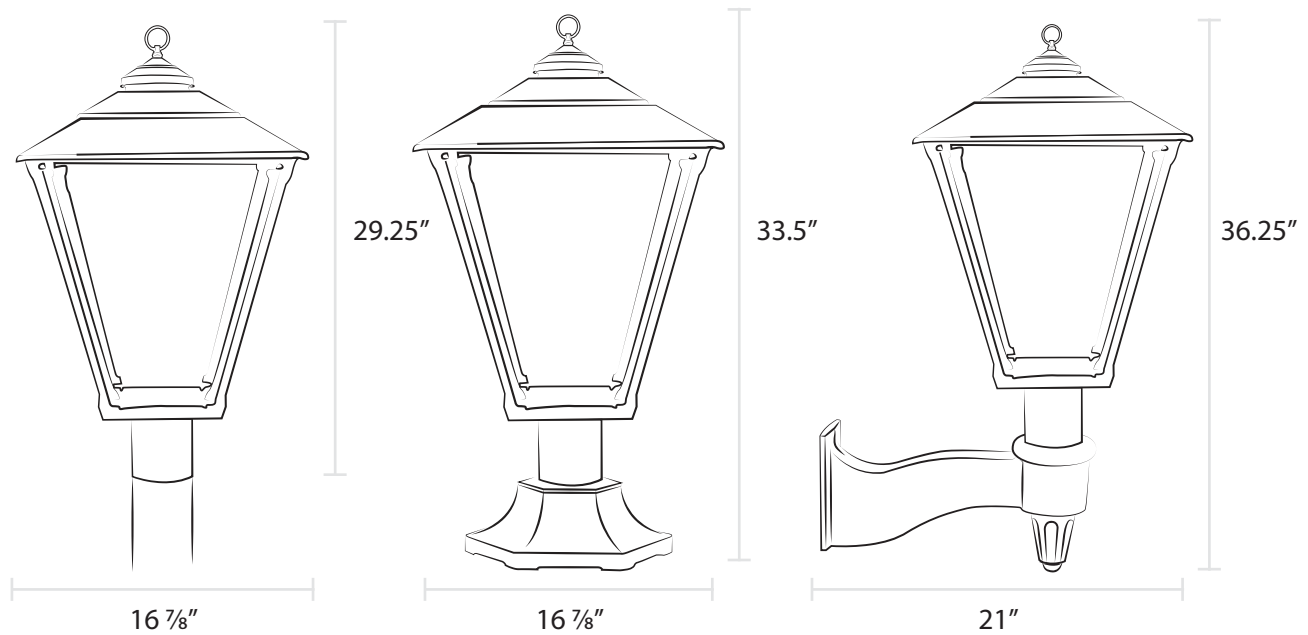

The Baldwin

Product Overview:

- Sand cast aluminum
- Certified valve
- Flat tempered glass included; additional glass options available*
- Loop finial included; decorative finials available*

Installation Options:

- Post mount fits standard 3" outside diameter post
- For wall mount, combine with our Universal Bracket
- For pier mount, combine with our Large Six-Sided Pier Mount with 3" outside diameter stud

Illumination Options:

Finish Options:

- Available in all finish options

*Additional charges may apply