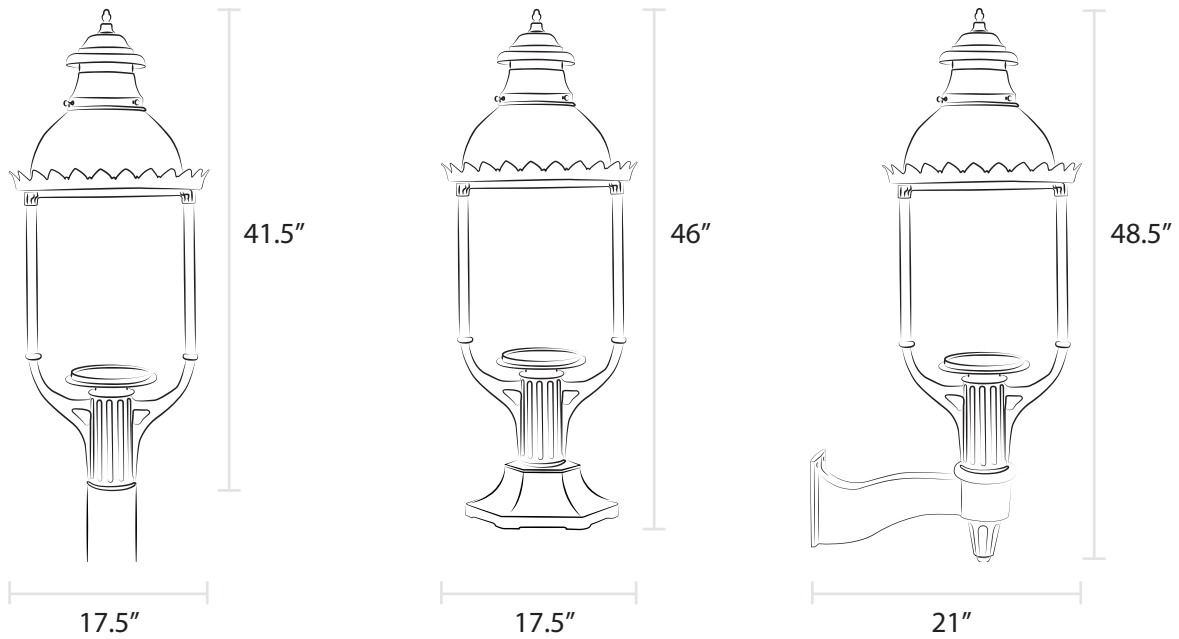

ESTATE

The Boulevard

Item 3600

The Boulevard Lamp is the quintessential American gas street lamp. Patented in 1899, the design was a transition from square-sided to round globe lamps. An impressive 42 inches tall, the Boulevard recalls the grandeur of the Victorian era but with the strength and simplicity of American character.

Post Mount

Wall Mount

Pier Mount

As shown with Spun Aluminum Ventilator, Milk Glass Dome and Brass Side Arms

The Boulevard

Product Overview:

- Sand cast aluminum
- Certified valve
- Globe available in clear glass, milk glass or polycarbonate
- Top dome available in milk glass or spun aluminum; spun aluminum dome is available natural or in any of our powder finishes
- Ventilator available in natural spun aluminum or powder finished aluminum
- Side Arms available in brass or any of our powder finishes

Installation Options:

- Post mount fits standard 3" outside diameter post
- For wall mount, combine with our Universal Bracket
- For pier mount, combine with our Large Six-Sided Pier Mount with 3" outside diameter stud