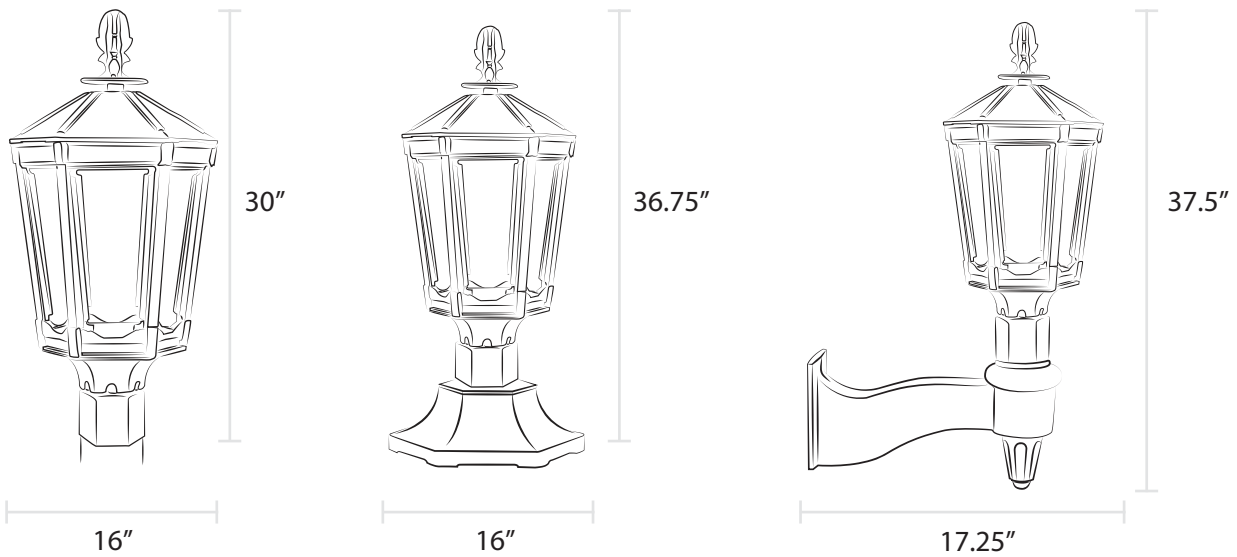

The Grand Vienna

Item 3100

Reflecting the subtle elegance of our residential-sized Vienna, but on a larger scale, the Grand Vienna embodies classic lines in a discreet design. For centuries, gas lights like our Vienna lit the winding streets of the Habsburg Empire, providing romantic illumination for carriages and commoners alike. The six-sided elegance of this lamp is further enhanced with beveled panes.

Post Mount

Wall Mount

Pier Mount

As shown with Large Cast Acorn finial with guard

The Grand Vienna

Product Overview:

- Sand cast aluminum
- Certified valve
- Flat tempered glass included; additional glass options available*
- Large Cast Acorn finial with guard included; decorative finials available*

Installation Options:

- Post mount fits standard 3" outside diameter post
- For wall mount, combine with our Universal Bracket
- For pier mount, combine with our Large Six-Sided Pier Mount with 3" outside diameter stud

Illumination Options:

Mantle Gas

Open Flame Gas

GasGlow® LED*

Candelabra Base

Finish Options:

- Available in all finish options

**Additional charges may apply*