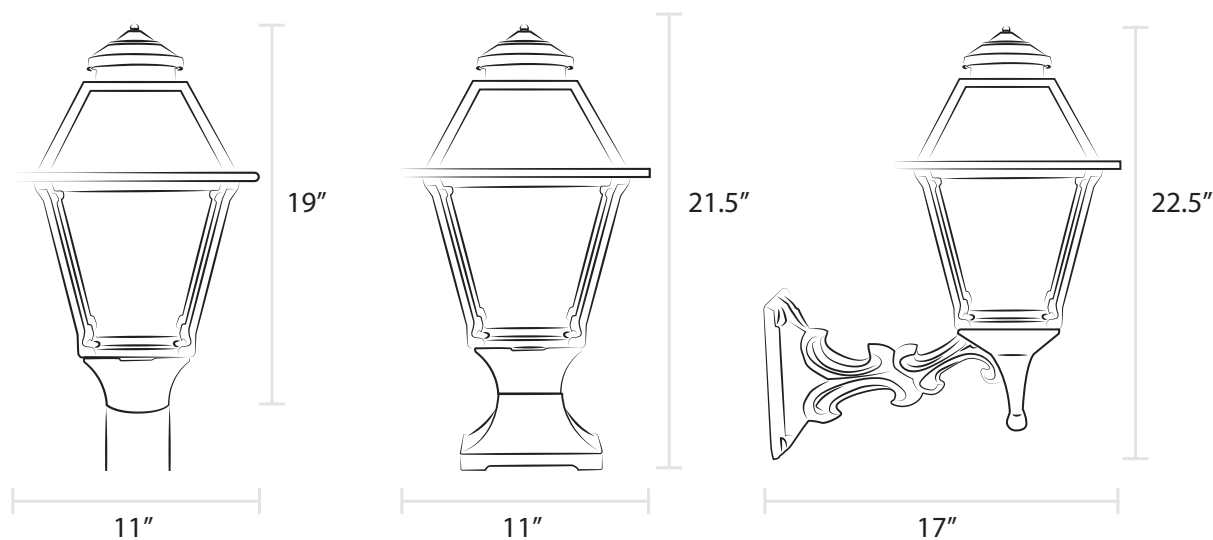

The Westmoreland

Product Overview:

- Sand cast aluminum
- Certified valve
- Flat tempered glass included; additional glass options available*
- Universal finial included; decorative finials available*

Installation Options:

- Post mount fits standard 3" outside diameter post
- For wall mount, combine with our Four-Sided Decorative Bracket, Craftsman, Sewickley, or Universal Bracket
- For pier mount, combine with our Four-Sided Pier Mount or Heritage Pier Mount

Illumination Options:

Finish Options:

- Available in all finish options

*Additional charges may apply