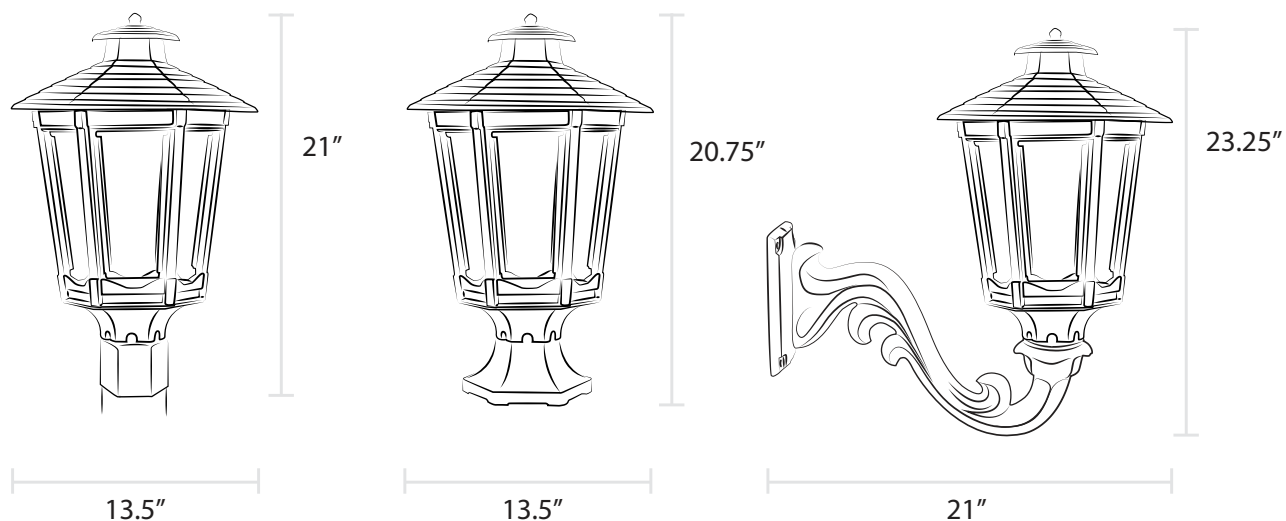

The Cosmopolitan

Product Overview:

- Sand cast aluminum
- Certified valve
- Flat tempered glass included; additional glass options available*
- Universal finial included; decorative finials available*

Installation Options:

- Post mount fits standard 3" outside diameter post
- For wall mount, combine with our Six-Sided Decorative Bracket, Craftsman, Sewickley, or Universal Bracket
- For pier mount, combine with our Small Six-Sided Pier Mount or Heritage Pier Mount

Illumination Options:

Finish Options:

- Available in all finish options

*Additional charges may apply