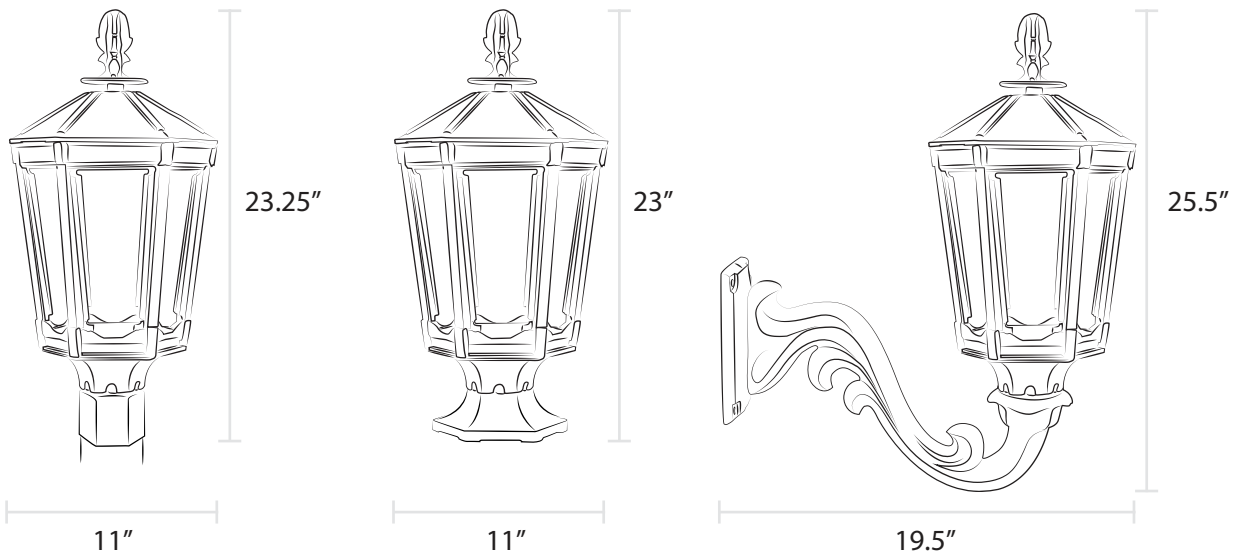

The Vienna

Product Overview:

- Sand cast aluminum
- Certified valve
- Flat tempered glass included; additional glass options available*
- Cast Acorn finial with guard included; decorative finials available*

Installation Options:

- Post mount fits standard 3" outside diameter post
- For wall mount, combine with our Six-Sided Decorative Bracket, Craftsman, Sewickley, or Universal Bracket
- For pier mount, combine with our Small Six-Sided Pier Mount or Heritage Pier Mount

Illumination Options:

Finish Options:

- Available in all finish options

*Additional charges may apply