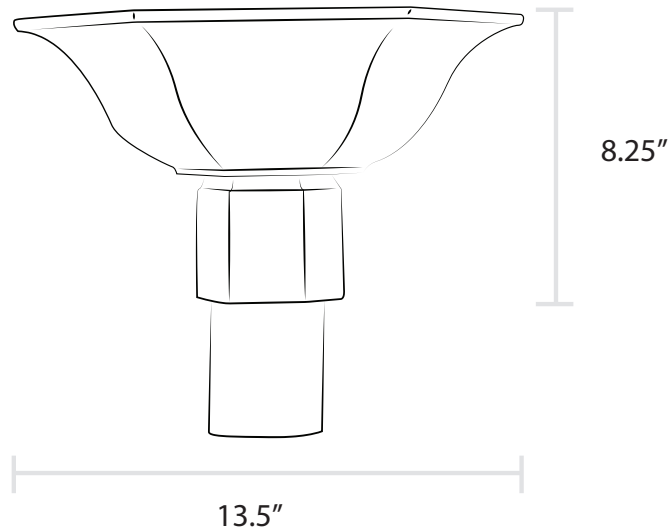

The Maui

Product Overview:

- Aluminum or steel posts sold separately
- Cast aluminum construction
- Natural gas or liquid propane
- Available with optional on/off knob for ease of gas control*
- Standard open flame
- Lava Rock included
- CSA approved valve

Installation Options:

- Post mount fits standard 3" outside diameter post

Illumination Options:

Open Flame Gas

Finish Options:

- Available in all finishes

* Additional charges may apply