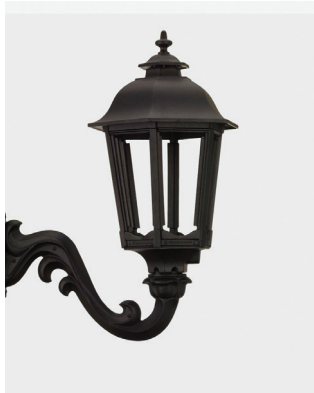

The Bavarian

Model 1200

Our Bavarian Lamp is a traditional, six-sided lamp that conveys European sophistication and solid functionality. Typical of central Europe's cobblestone villages, the Bavarian is one of our most flexible lamp designs. Its domed top is an ideal focal point for your choice of custom finials; and you may consider beveled panes to add a dash of sparkle.

Post Mount

Wall Mount

Pier Mount

As shown with Bishop finial

The Bavarian

Product Overview:

- Sand cast aluminum
- CSA approved valve
- Flat tempered glass included; additional glass options available*
- Bishop finial included; decorative finials available*

Installation Options:

- Post mount fits standard 3" outside diameter post
- For wall mount, combine with our Six-Sided Decorative Bracket or Universal Bracket
- For pier mount, combine with our Small Six-Sided Pier Mount or Heritage Pier Mount

Illumination Options:

Mantle Gas

Open Flame Gas

GasGlow® LED*

Candelabra Base

Finish Options:

- Available in all finish options

**Additional charges may apply*