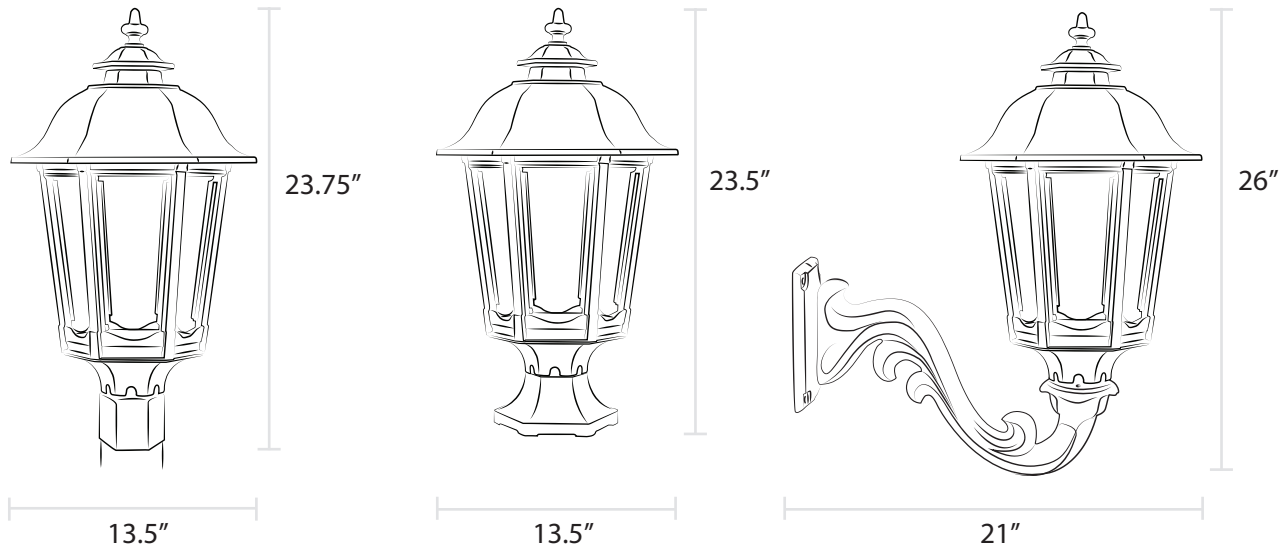

The Bavarian

Model 1200

Our Bavarian Lamp is a traditional, six-sided lamp that conveys European sophistication and solid functionality. Typical of central Europe's cobblestone villages, the Bavarian is one of our most flexible lamp designs. Its domed top is an ideal focal point for your choice of custom finials; and you may consider beveled panes to add a dash of sparkle.

Post Mount

Wall Mount

Pier Mount

As shown with Bishop finial

The Bavarian

Product Overview:

- Sand cast aluminum
- CSA approved valve
- Flat tempered glass included; additional glass options available*
- Bishop finial included; decorative finials available*

Installation Options:

- Post mount fits standard 3" outside diameter post
- For wall mount, combine with our Six-Sided Decorative Bracket or Universal Bracket
- For pier mount, combine with our Small Six-Sided Pier Mount or Heritage Pier Mount